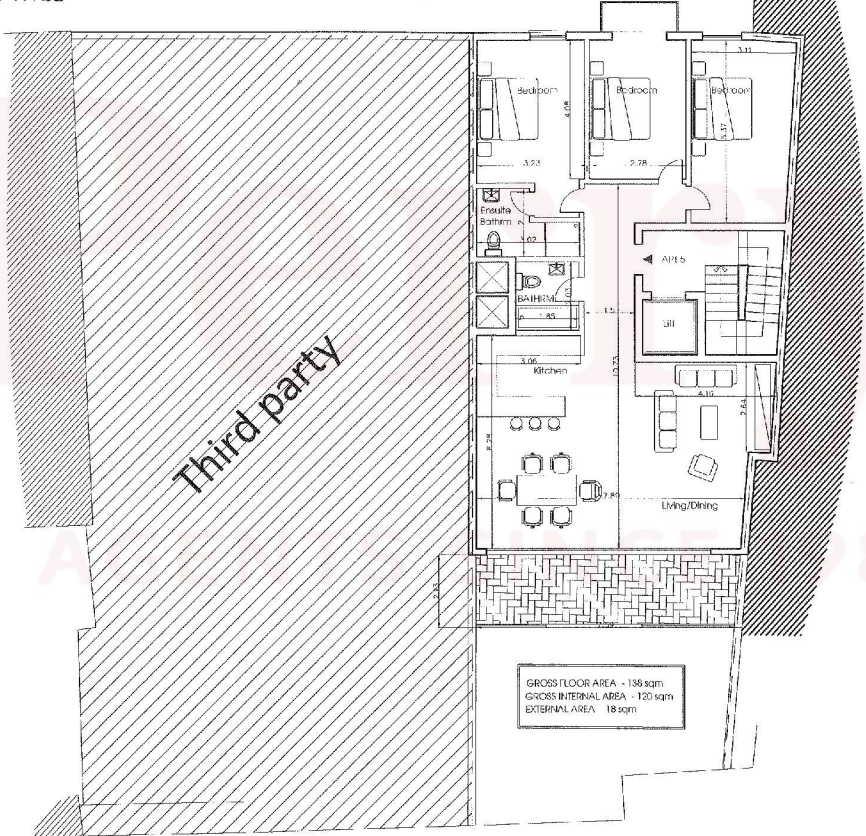

SCALE : 1:100

FA501110

ESTATE A

Third party

Proposed Level 4  
Scale 1:100

GROSS FLOOR AREA - 136 sqm  
GROSS INTERNAL AREA - 120 sqm  
EXTERNAL AREA - 18 sqm