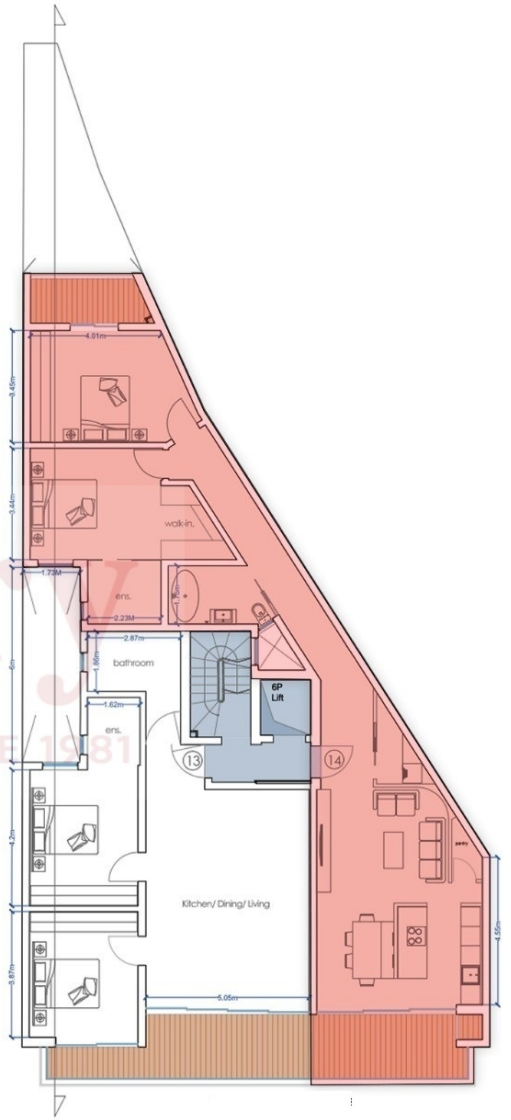

- glass railing
- ceramic cladding
- aluminium panels timber texture
- ceramic cladding
- aluminium apertures white
- aluminium louvers white
- pvc garage door white
- glass door with brushed stainless steel fittings

PROPOSED LEVEL 08