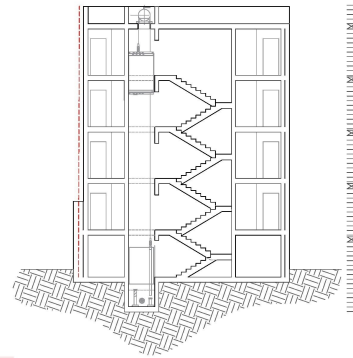

Proposed Section BB