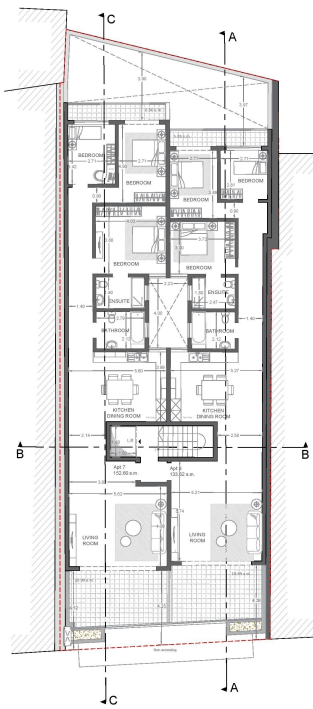

Proposed Penthouse Floor Level