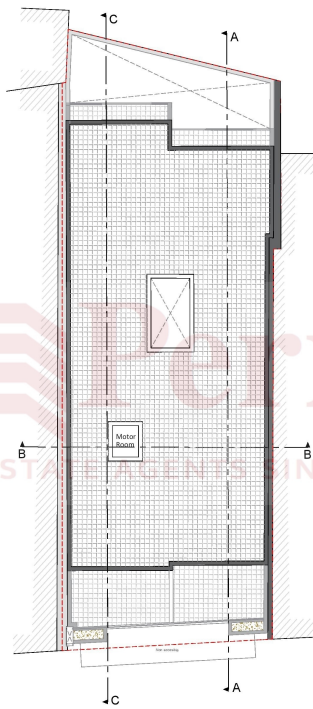

Proposed Roof Level