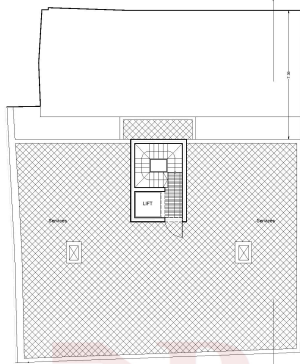

PROPOSED LEVEL 4
Scale: 1:100

PROPOSED ROOF
Scale: 1:100

PROPOSED SECTION AA
Scale: 1:100

PROPOSED STREET ELEVATION
Scale: 1:100

Scale: 1:100

Perry
ESTATE AGENTS SINCE 1981

Protected with free version of Watermarkly. Full version doesn't put this mark.