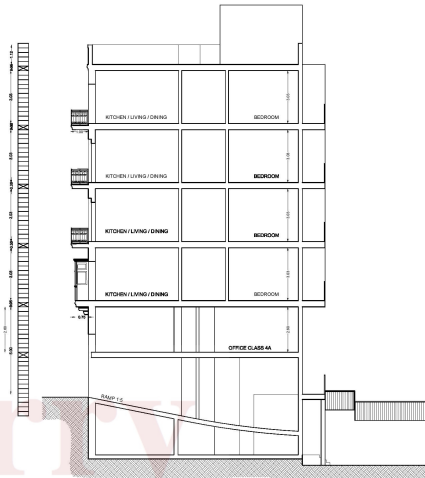

PROPOSED LEVEL 4
Scale: 1:100

PROPOSED ROOF
Scale: 1:100

PROPOSED SECTION AA
Scale: 1:100

PROPOSED STREET ELEVATION
Scale: 1:100

Scale: 1:100

Perry
ESTATE AGENTS SINCE 1981

Protected with free version of Watermarkly. Full version doesn't put this mark.