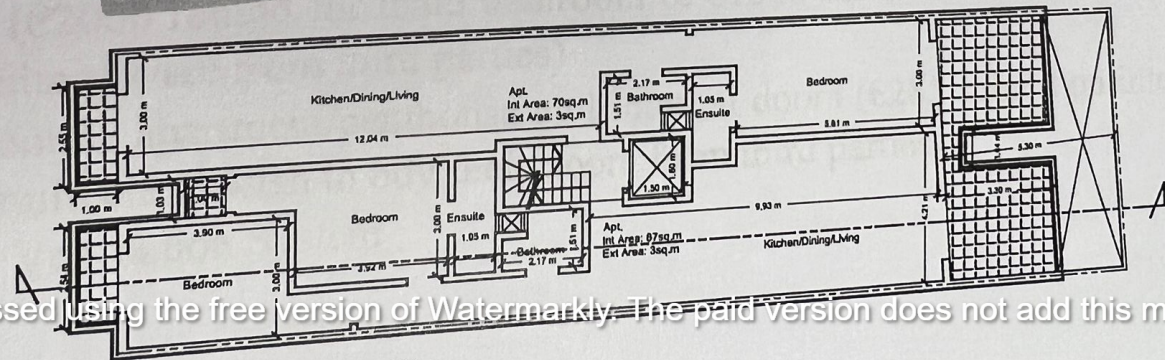

Processed using the free version of Watermarkly. The paid version does not add this mark.