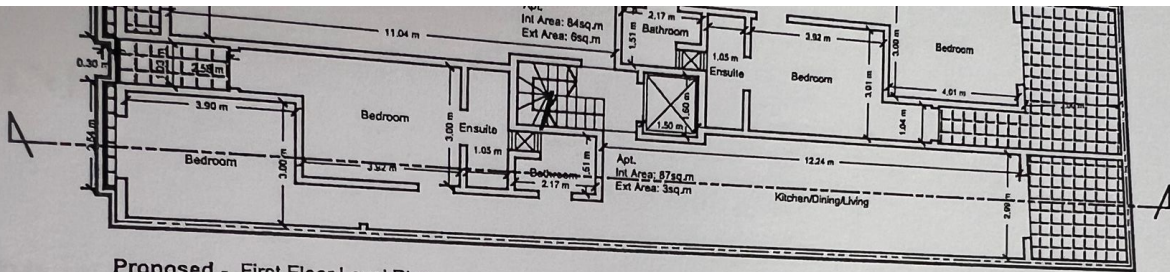

Processed using the free version of Watermarkly. The paid version does not add this mark.