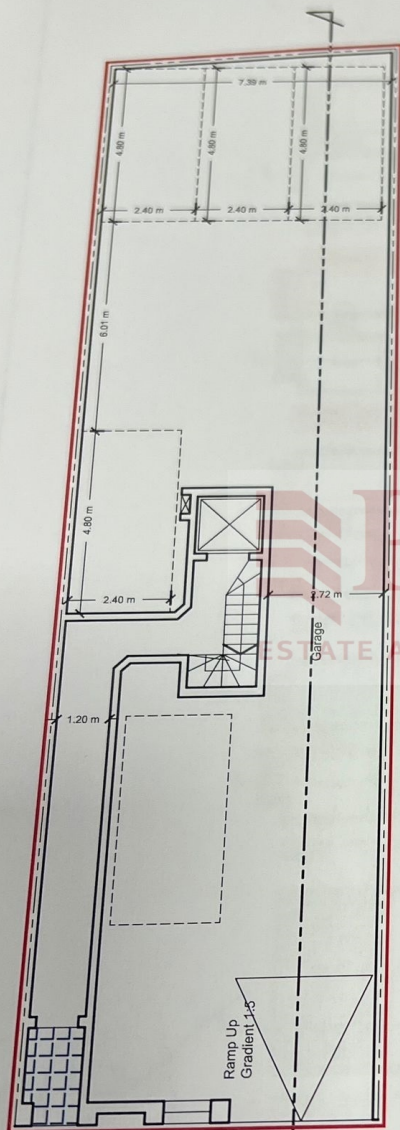

Proposed - Elevation

Scale 1:100

Processed using the free version of Watermarkfy. The paid version does not add this mark

Proposed - Ground Floor Level Plan

Scale 1:100

- Stone Colour Rendering
- White Aluminum Railing
- White Aluminum Apertures
- Glass Railings
- Exposed Masonry 'Imbroli'
- White Roller Shutter Doors