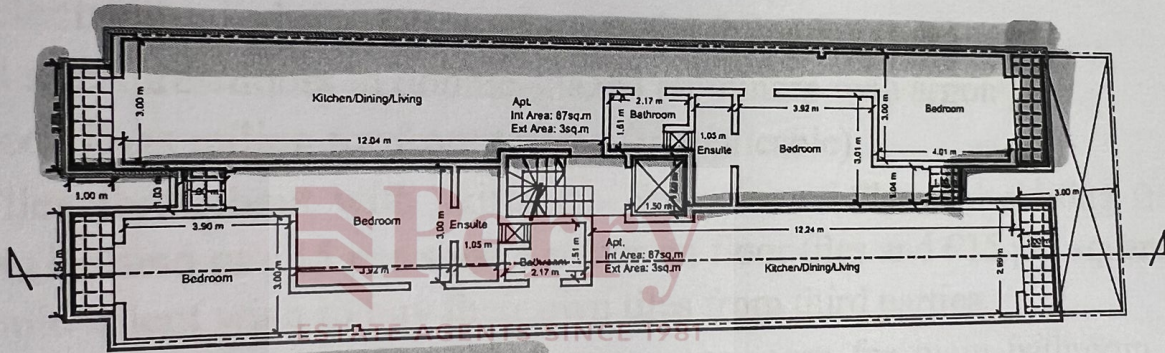

Processed using the free version of Watermarkly. The paid version does not add this mark.