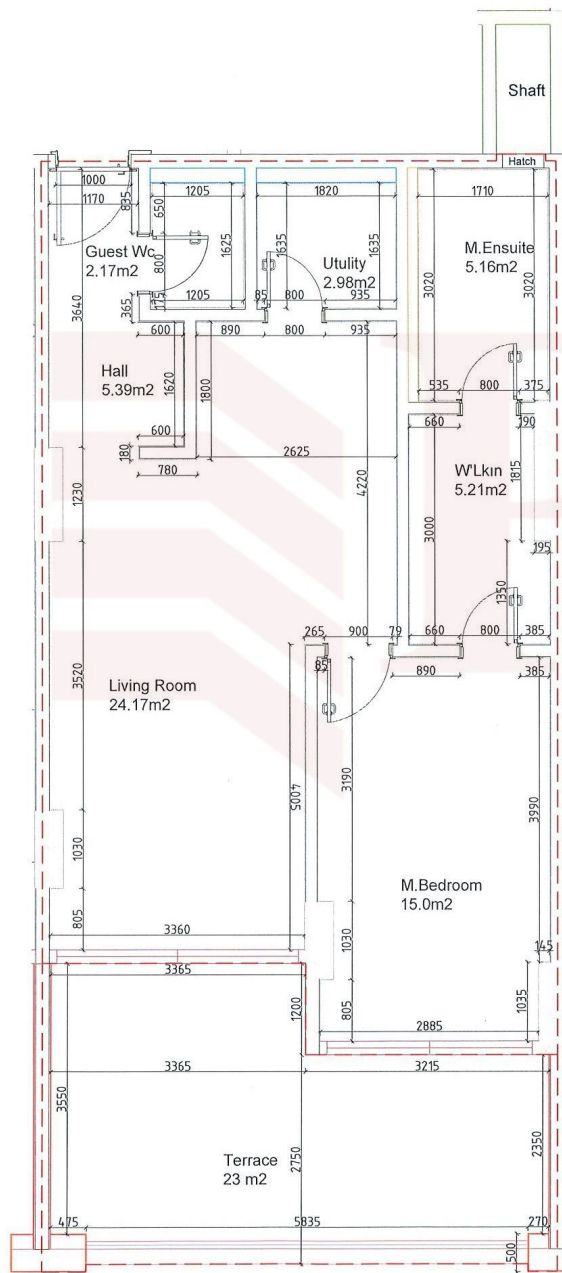

Vanity Unit:
W:1200mm, D:450mm,
H:370mm
(S)

Vanity Unit:
W:600mm, D:450mm, H:370mm
(S)

INT. AREA: 75.62 m2
EXT. AREA: 23.0m2

*Furniture locations and dimensions are
indicative.
*The plan is not to scale.

--- Property line

FURNITURE PLAN

INT. AREA: 75.62 m2
EXT. AREA: 23.0m2

*The plan is not to scale.
*Use the dimensions for reference.

--- Property line

DIMENSION PLAN