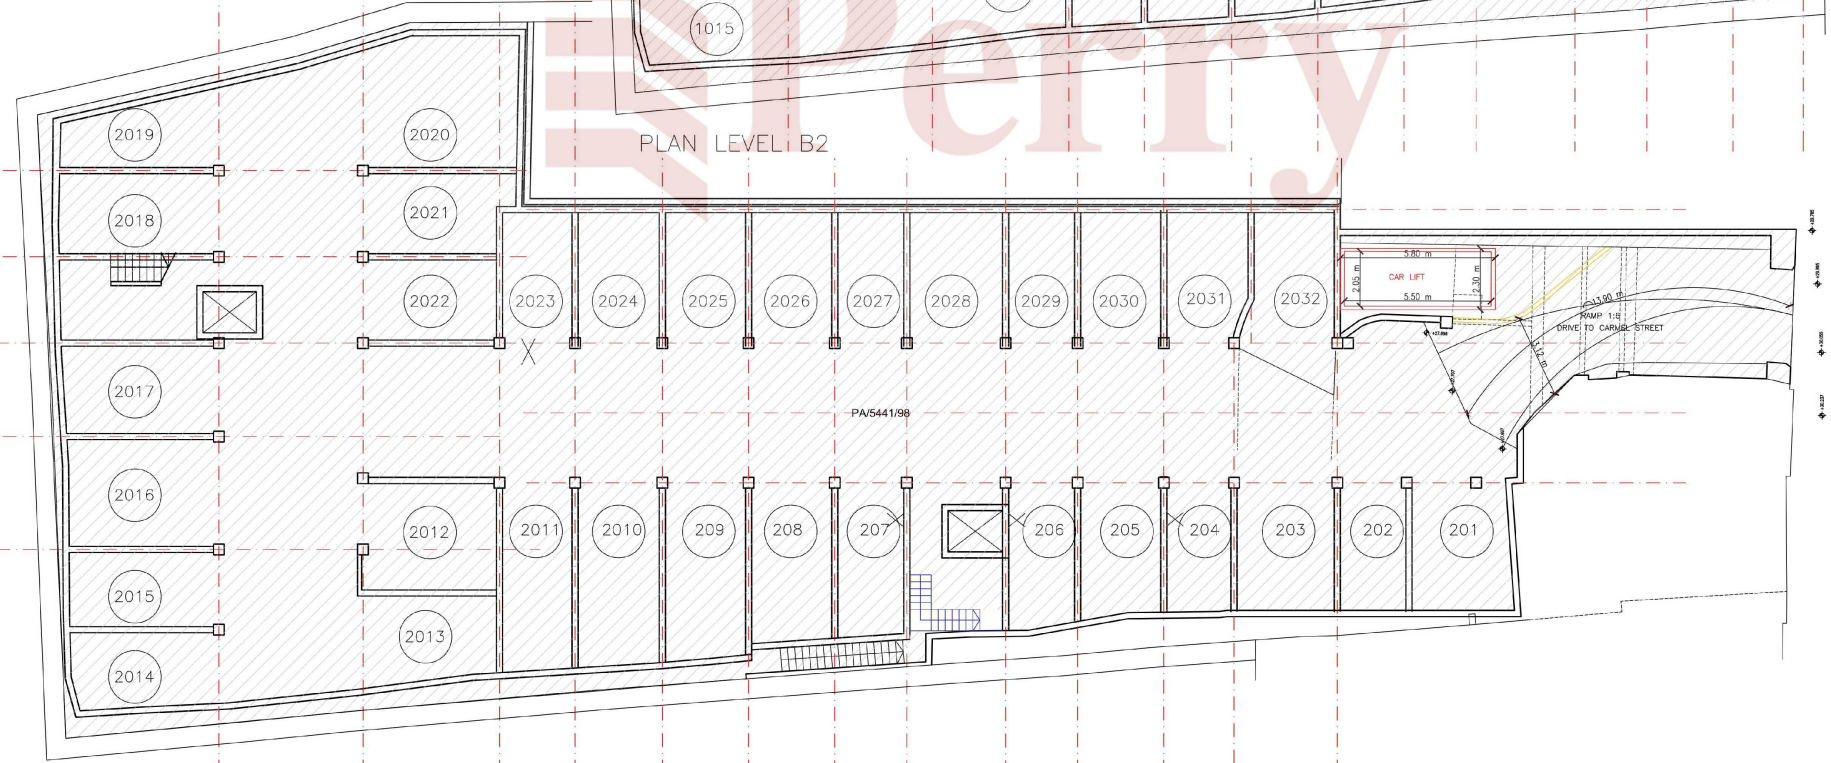

SCALE 1:100

LEGEND

- APPROVED PA/5441/98
- TO CONSTRUCT
- TO DEMOLISH
- AS BUILT
- AS APPROVED BUT NOT BUILT

PLAN LEVEL B2

PLAN LEVEL B1

↑ 0.000  
↑ 0.000  
↑ 0.000