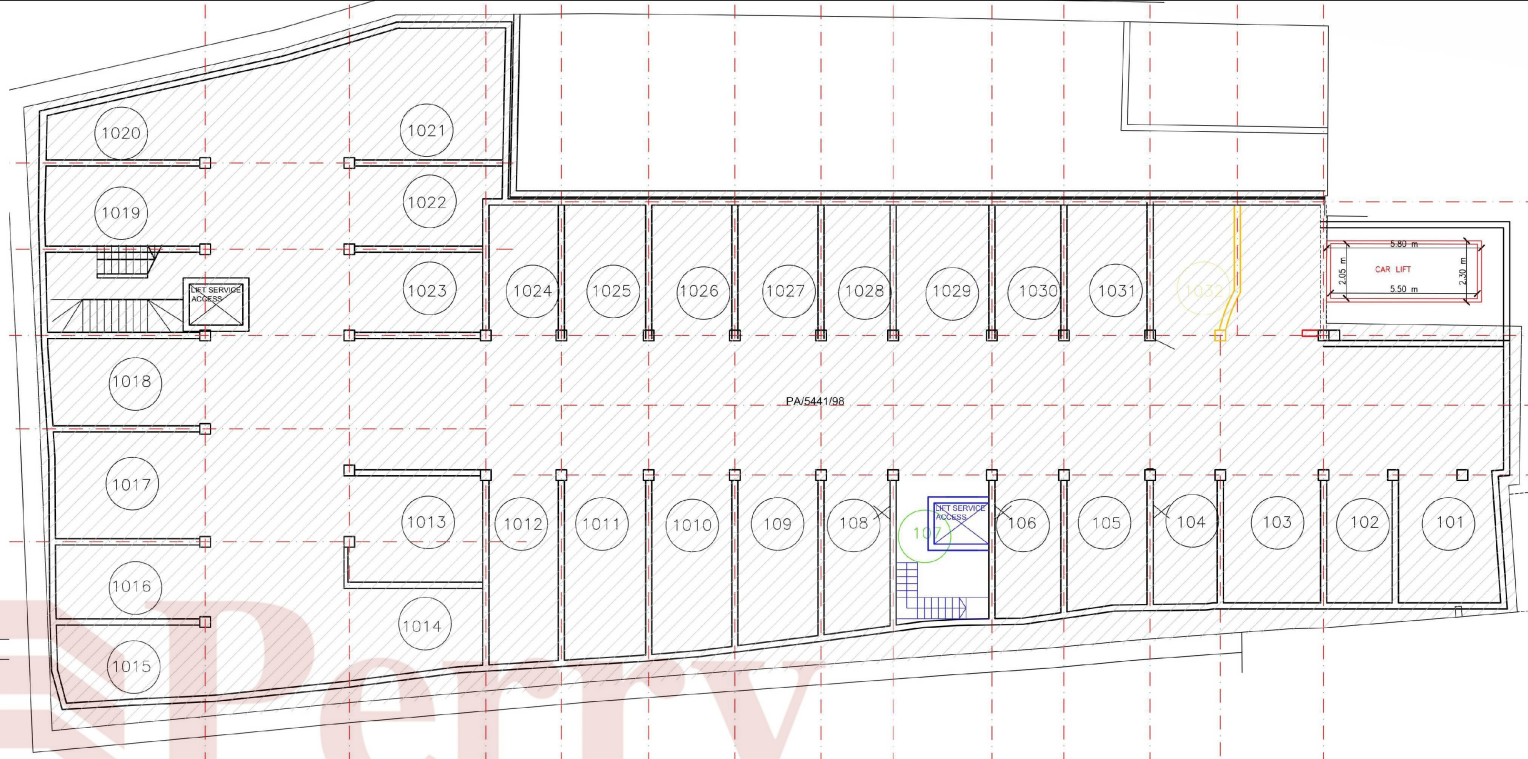

SCALE 1:100

LEGEND

- APPROVED PA/5441/98
- TO CONSTRUCT
- TO DEMOLISH
- AS BUILT
- AS APPROVED BUT NOT BUILT

PLAN LEVEL B2

PLAN LEVEL B1

↑ 0.000  
↑ 0.000  
↑ 0.000