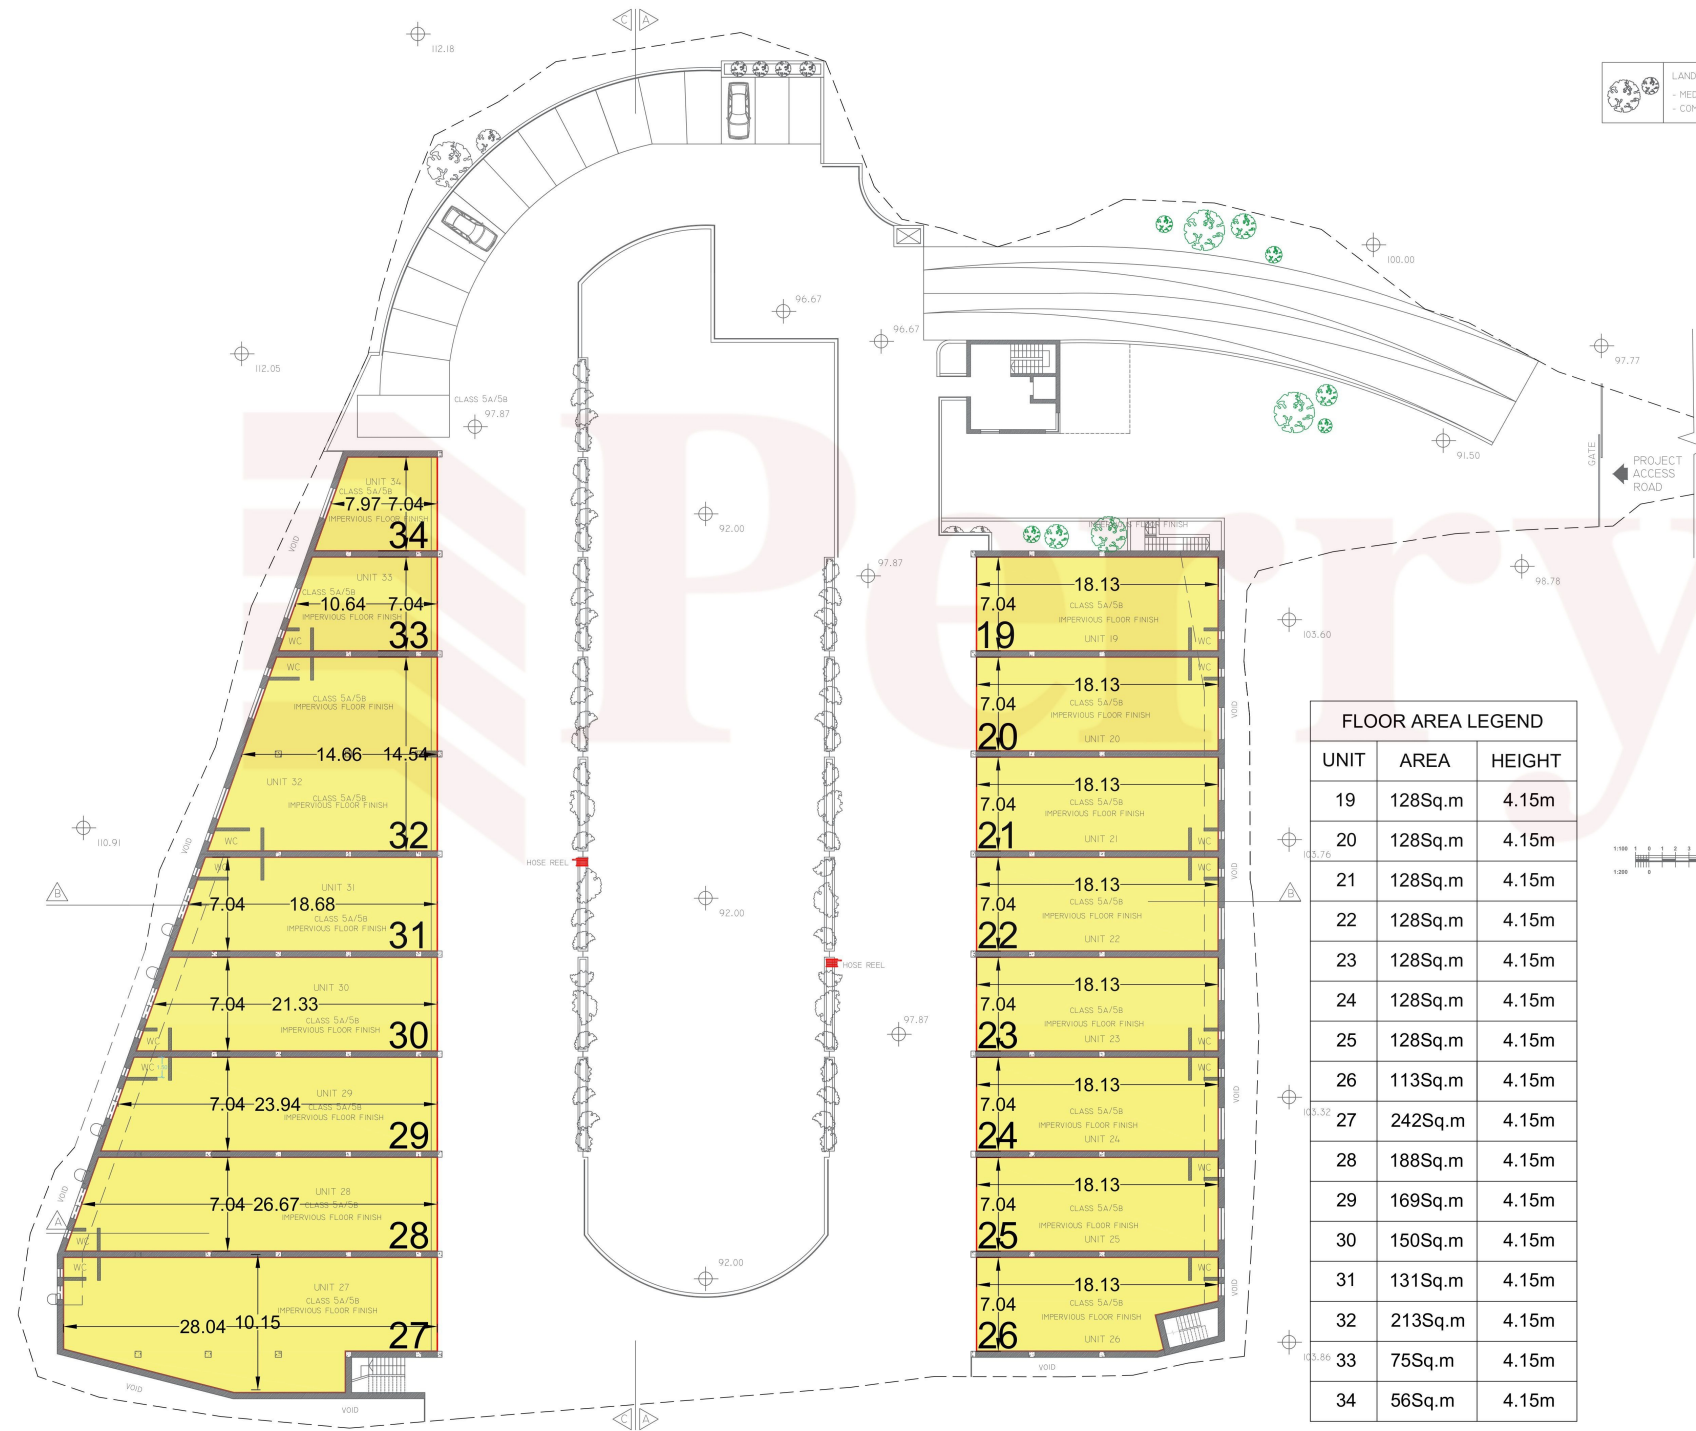

**FLOOR AREA LEGEND**

UNIT	AREA	HEIGHT
1	195Sq.m	5.20m
2	197Sq.m	5.20m
3	197Sq.m	5.20m
4	197Sq.m	5.20m
5	197Sq.m	5.20m
6	197Sq.m	5.20m
7	197Sq.m	5.20m
8	180Sq.m	5.20m
9	308Sq.m	5.20m
10	256Sq.m	5.20m
11	237Sq.m	5.20m
12	218Sq.m	5.20m
13	199Sq.m	5.20m
14	180Sq.m	5.20m
15	162Sq.m	5.20m
16	143Sq.m	5.20m
17	124Sq.m	5.20m
18	101Sq.m	5.20m

FLOOR AREA LEGEND		
UNIT	AREA	HEIGHT
19	128Sq.m	4.15m
20	128Sq.m	4.15m
21	128Sq.m	4.15m
22	128Sq.m	4.15m
23	128Sq.m	4.15m
24	128Sq.m	4.15m
25	128Sq.m	4.15m
26	113Sq.m	4.15m
27	242Sq.m	4.15m
28	188Sq.m	4.15m
29	169Sq.m	4.15m
30	150Sq.m	4.15m
31	131Sq.m	4.15m
32	213Sq.m	4.15m
33	75Sq.m	4.15m
34	56Sq.m	4.15m