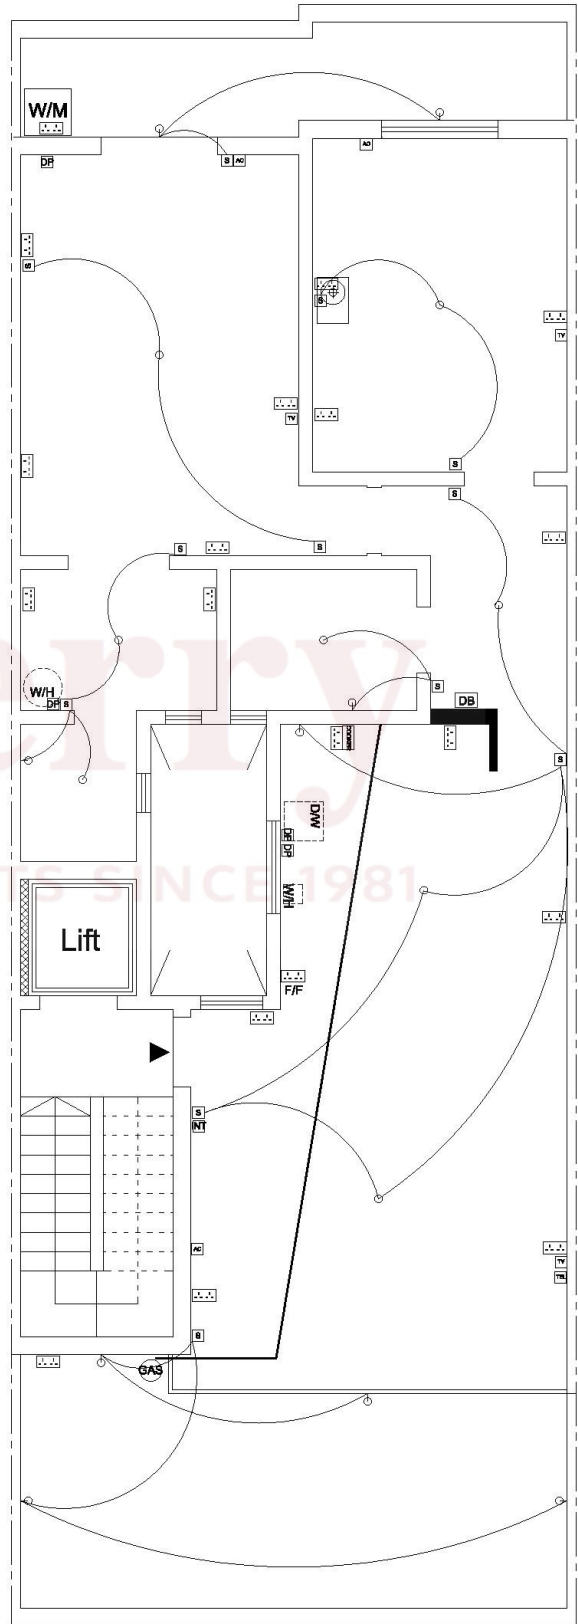

Penthouse Level

Penthouse Level

Approved Roof Plan

Scale 1:100

1 0 1 2 3 4 5 10 metres

Scale 1:100