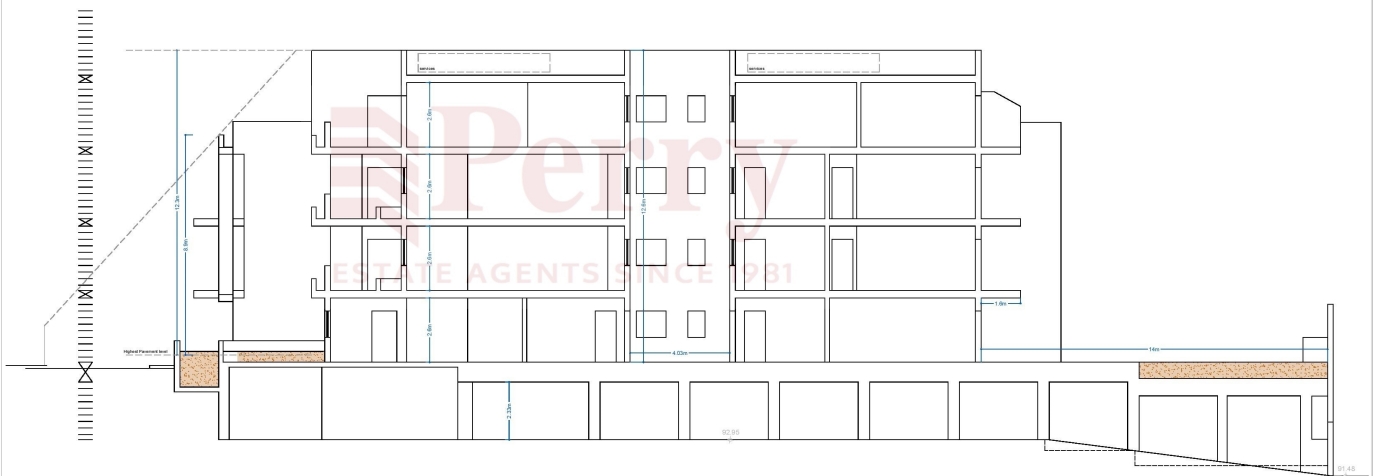

MA500292

proposed Elevation

- 1 white render
- 2 Beige Render
- 3 Wooden Door
- 4 Wooden/Steel Gate
- 5 White steel railing and white aluminium apertures

MA500292

proposed Section

1m 0 1 2 3 4 5 6 7 8 9 10m
Scale 1:100