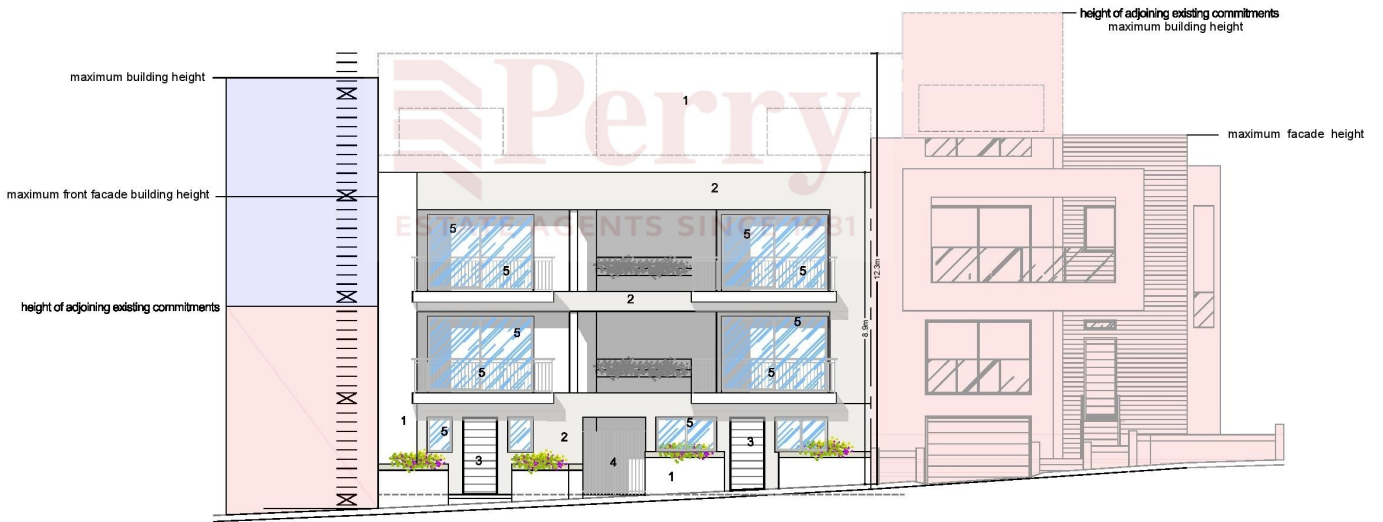

MA500292

proposed Elevation

- 1 white render
- 2 Beige Render
- 3 Wooden Door
- 4 Wooden/Steel Gate
- 5 White steel railing and white aluminium apertures

MA500292

proposed Section

1m 0 1 2 3 4 5 6 7 8 9 10m
Scale 1:100