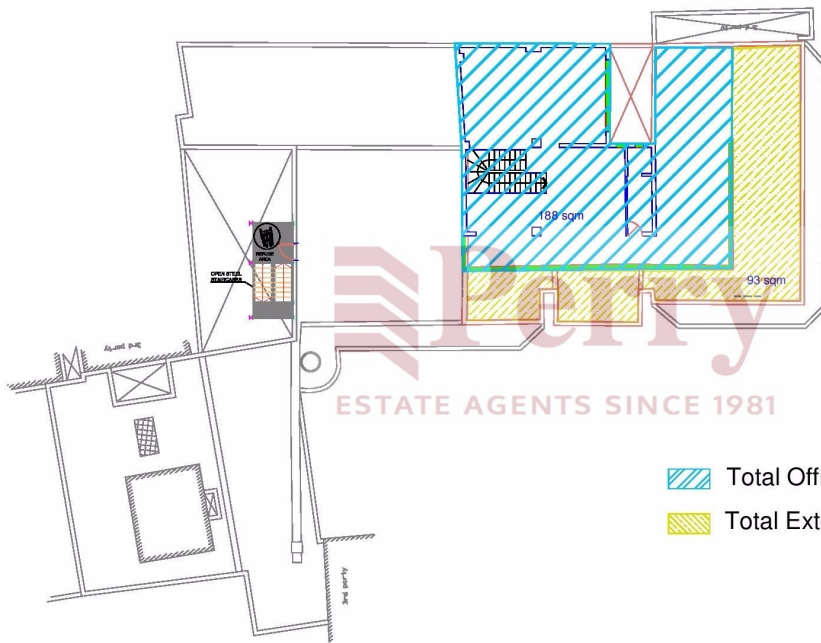

OF500102

ESTATE AGENTS SINCE 1981

 Total Office space = 188 sqm

 Total External space = 93 sqm

0-1 Eight Floor  
SCALE 1:100

Scale 1:200