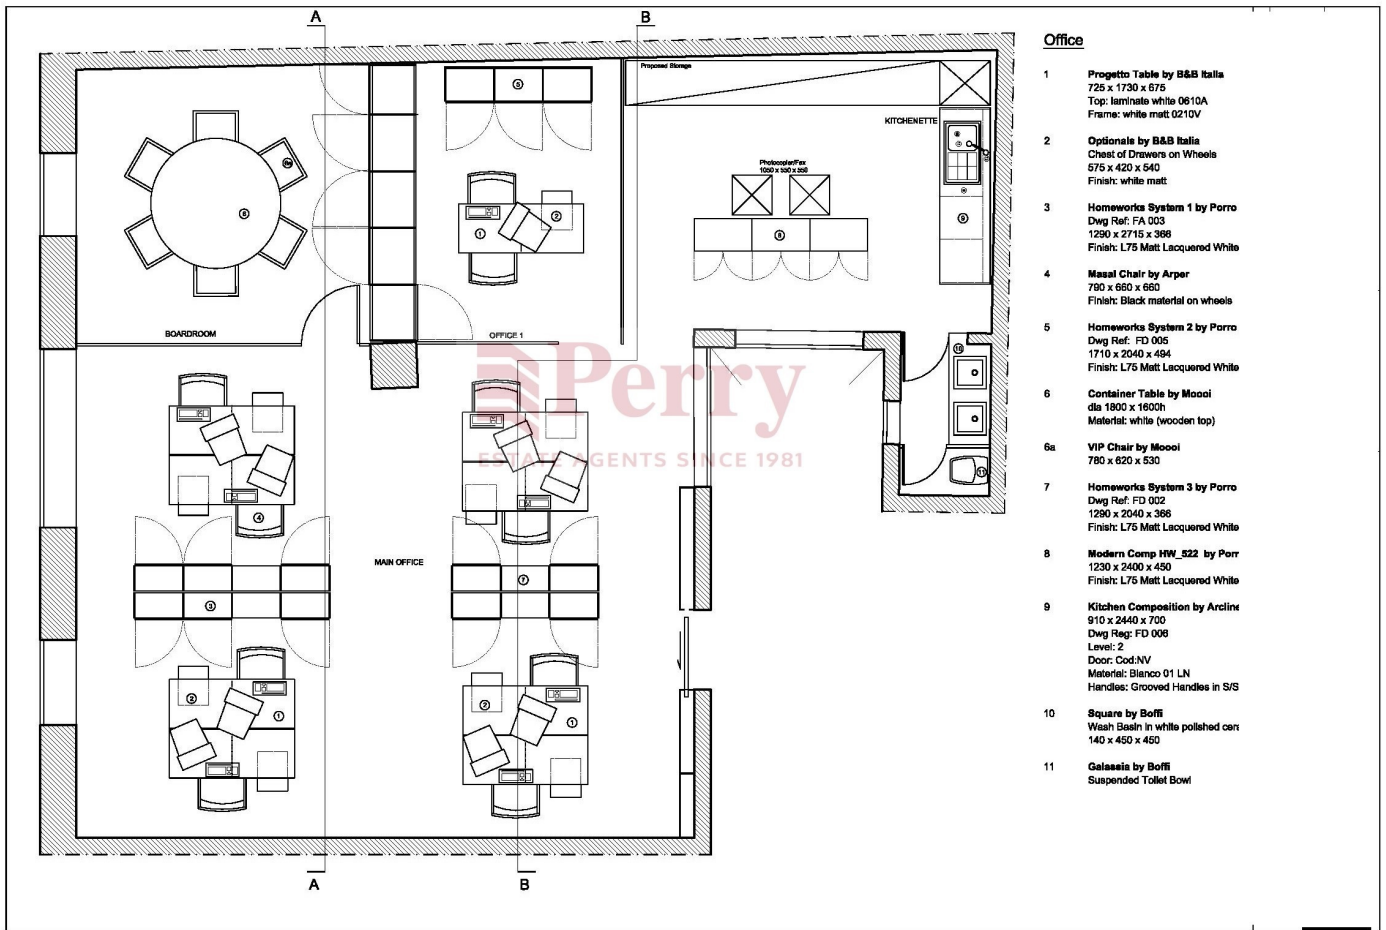

OF500118

Office

- 1 **Progetto Table by B&B Italia**
725 x 1730 x 675
Top: laminata white 0610A
Frame: white matt 0210V
- 2 **Optionala by B&B Italia**
Chest of Drawers on Wheels
575 x 420 x 540
Finish: white matt
- 3 **Homeworks System 1 by Porro**
Dwg Ref: FA 003
1290 x 2715 x 368
Finish: L75 Matt Lacquered White
- 4 **Masali Chair by Arper**
780 x 660 x 660
Finish: Black material on wheels
- 5 **Homeworks System 2 by Porro**
Dwg Ref: FD 005
1710 x 2040 x 494
Finish: L75 Matt Lacquered White
- 6 **Container Table by Moooi**
dia 1800 x 1600h
Material: white (wooden top)
- 6a **VIP Chair by Moooi**
780 x 620 x 530
- 7 **Homeworks System 3 by Porro**
Dwg Ref: FD 002
1290 x 2040 x 368
Finish: L75 Matt Lacquered White
- 8 **Modern Comp HW_522 by Porr**
1230 x 2400 x 450
Finish: L75 Matt Lacquered White
- 9 **Kitchen Composition by Arclinea**
910 x 2440 x 700
Dwg Ref: FD 006
Level: 2
Door: Cod-NV
Material: Bianco 01 LN
Handles: Grooved Handles in S/S
- 10 **Square by Boffi**
Wash Basin in white polished cer
140 x 450 x 450
- 11 **Galassia by Boffi**
Suspended Toilet Bowl