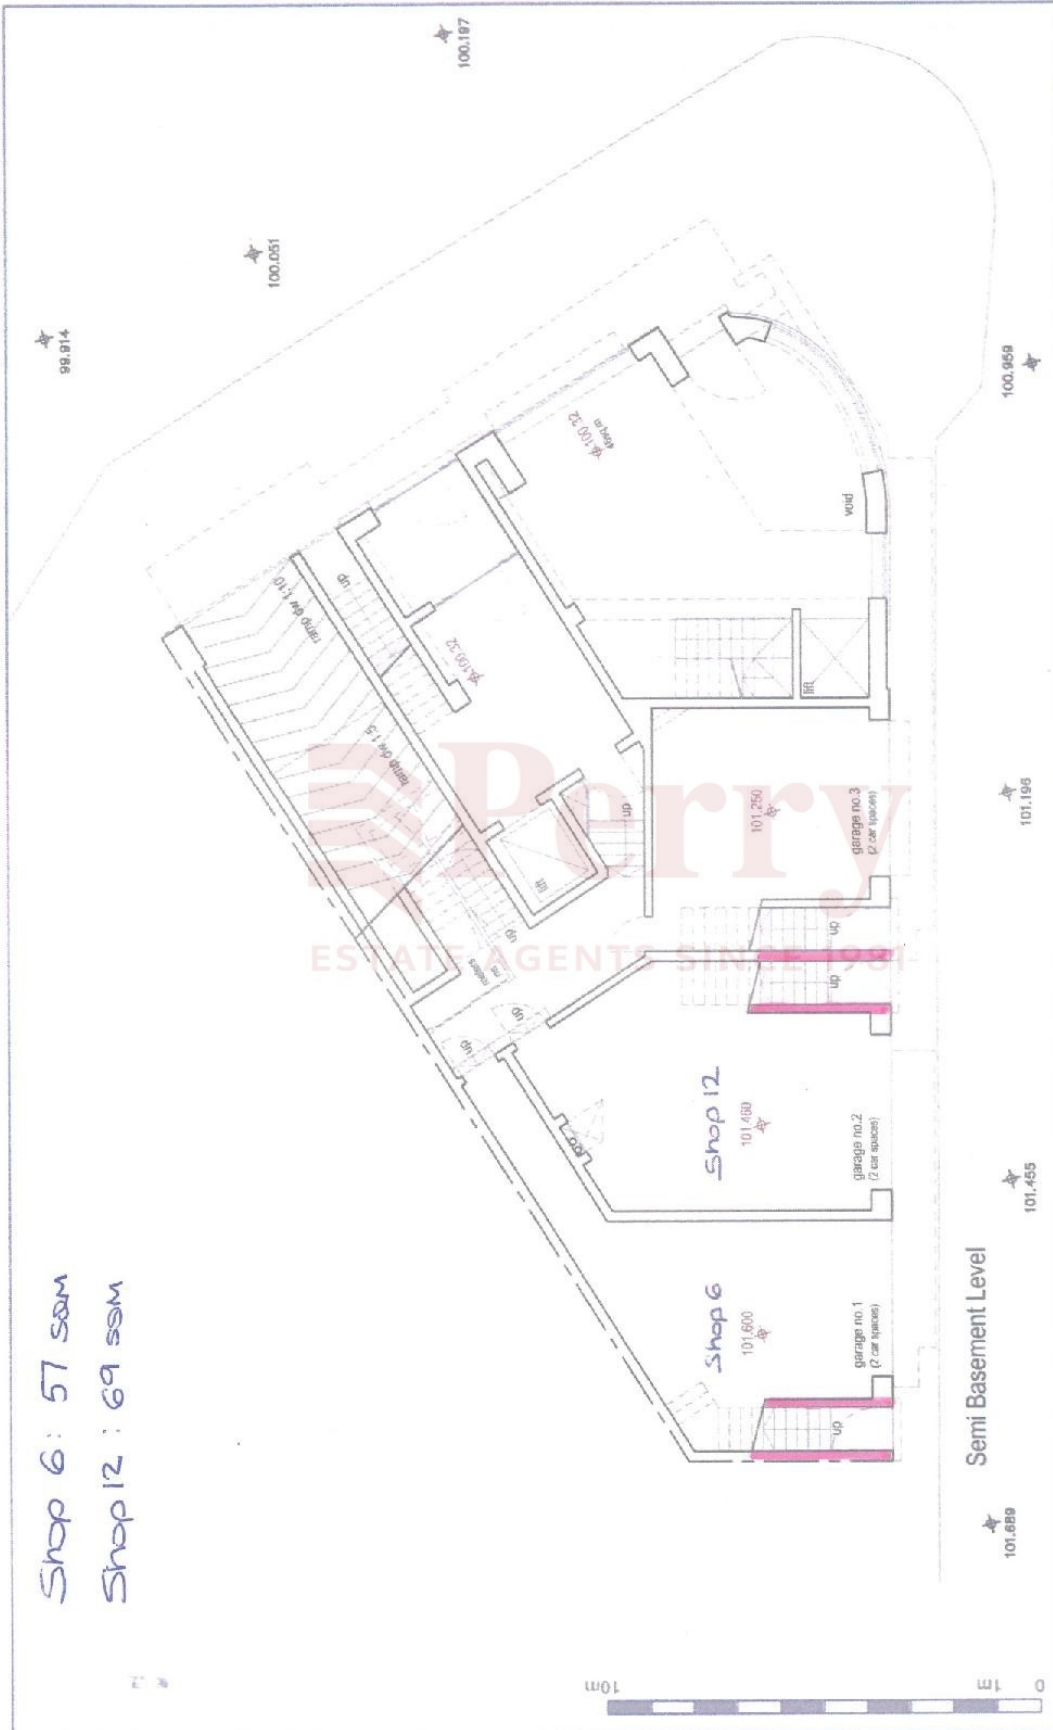

Elv. Ground Floor Level

Shop 6 : 57 sqm
 Shop 12 : 69 sqm