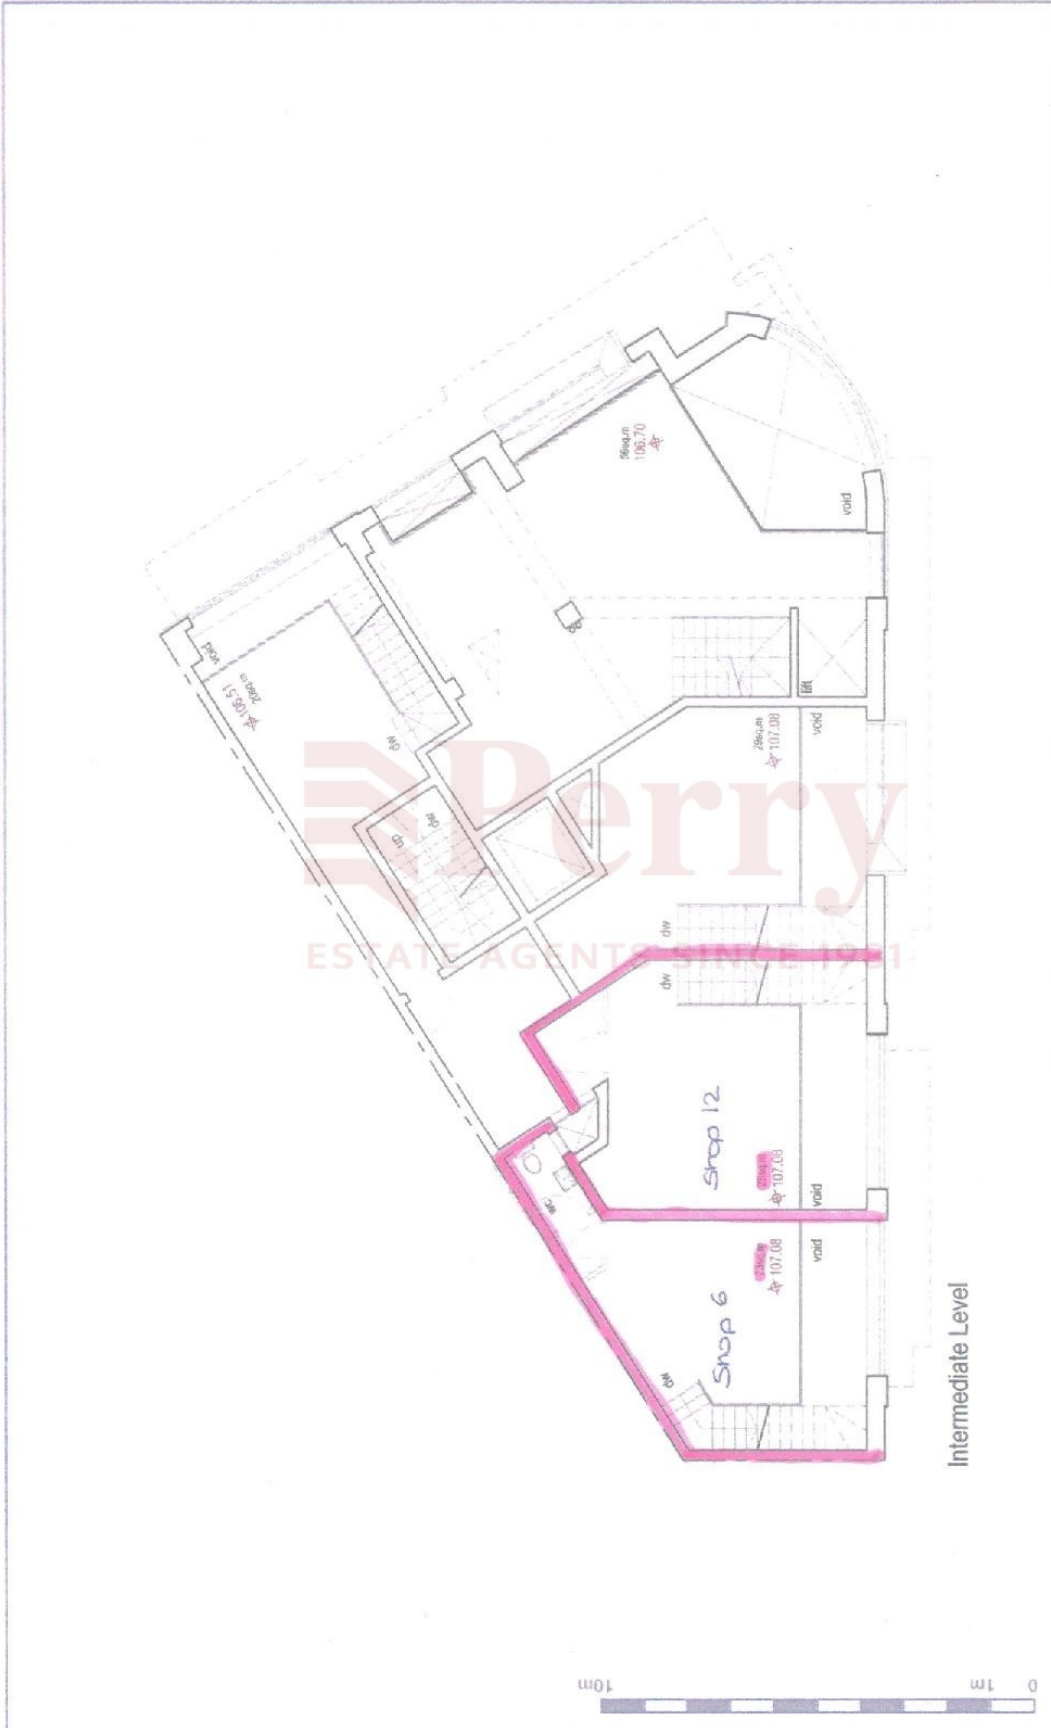

Elv. Ground Floor Level

Shop 6 : 57 sqm
 Shop 12 : 69 sqm