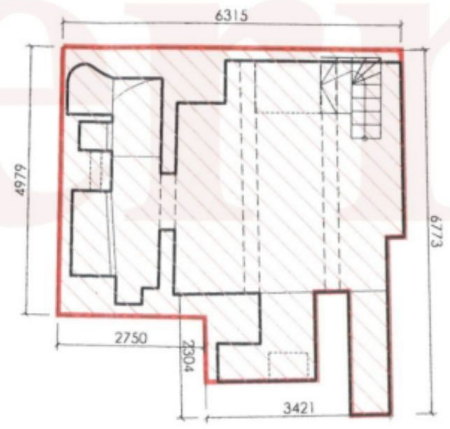

- 
 Owned Property at Basement Floor level and below.
 Area = 34.9 square meters
- 
 Owned Property at Ground Floor level.
 Area = 33.5 square meters
- 
 Right for day light and Natural ventilation through wrought-iron floor grille.

Plan at Basement Floor Level
Scale 1:100

Triq San Nikola
Plan at Ground Floor
Scale 1:100