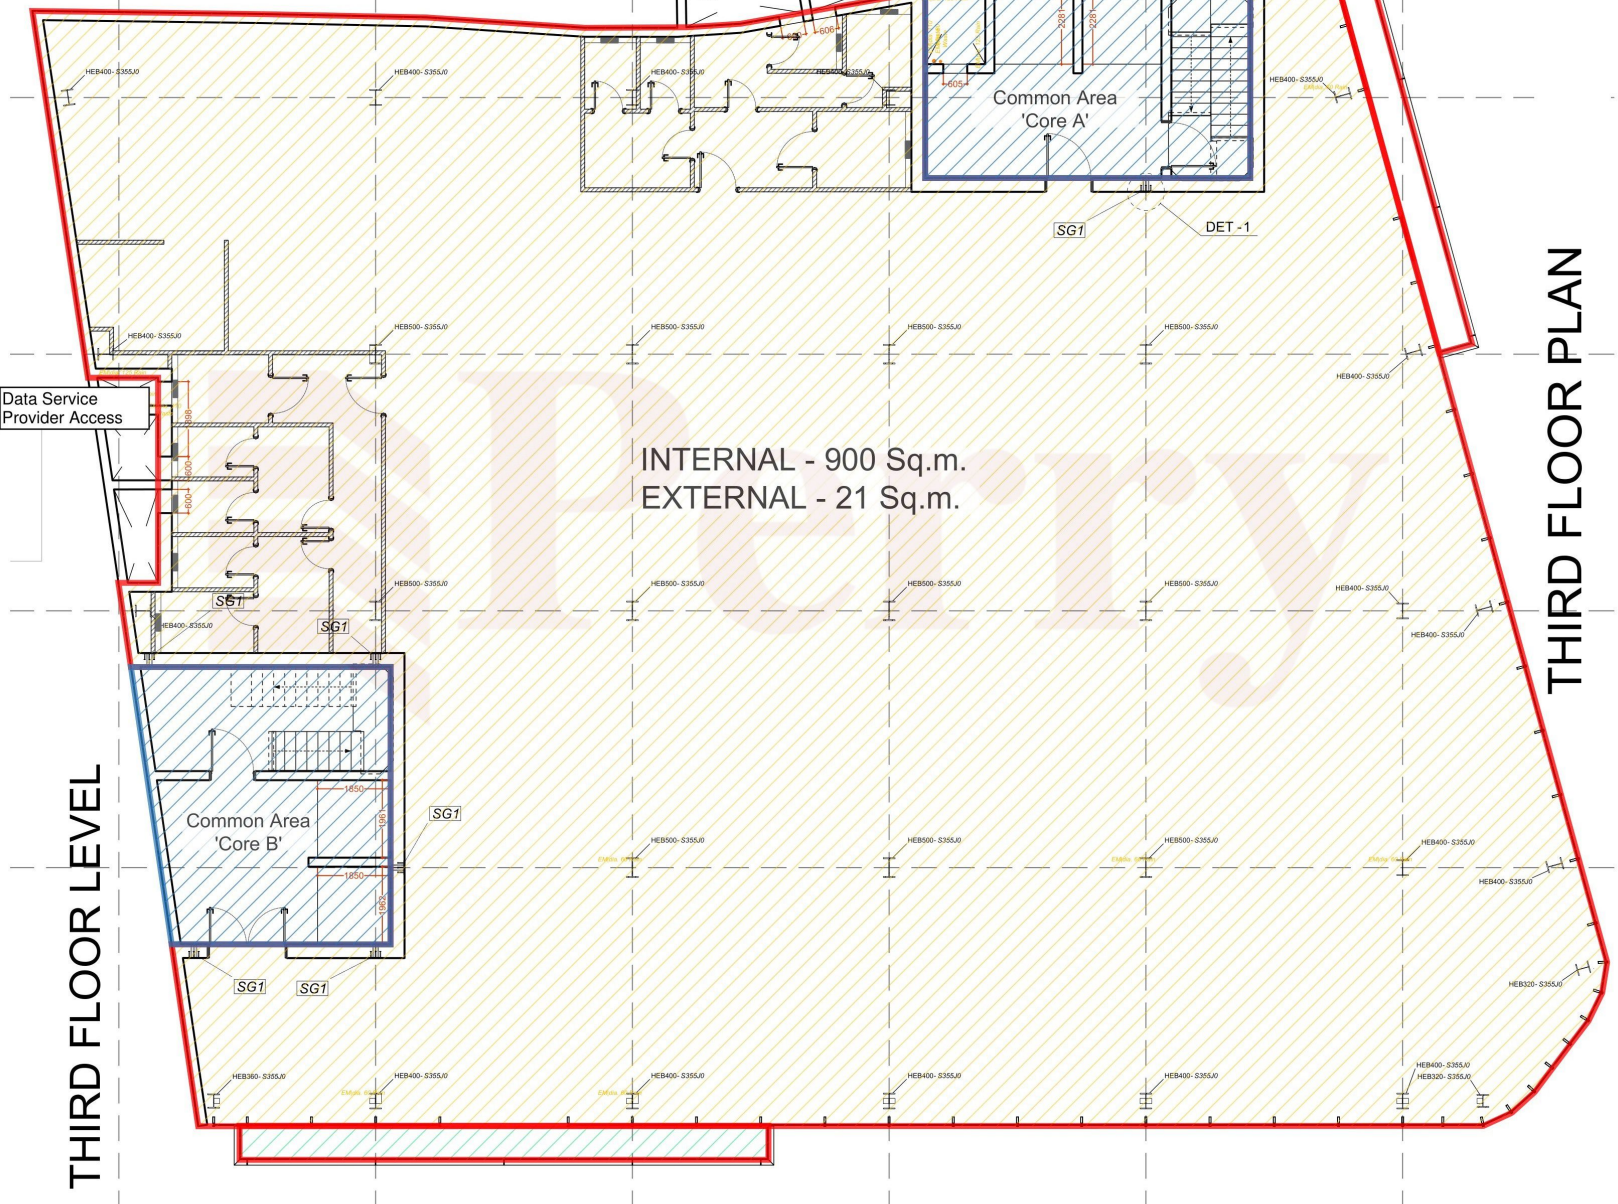

112430
M= 1:50

Data Service
Provider Access

INTERNAL - 900 Sq.m.
EXTERNAL - 21 Sq.m.

Data Service
Provider Access

THIRD FLOOR LEVEL

THIRD FLOOR PLAN