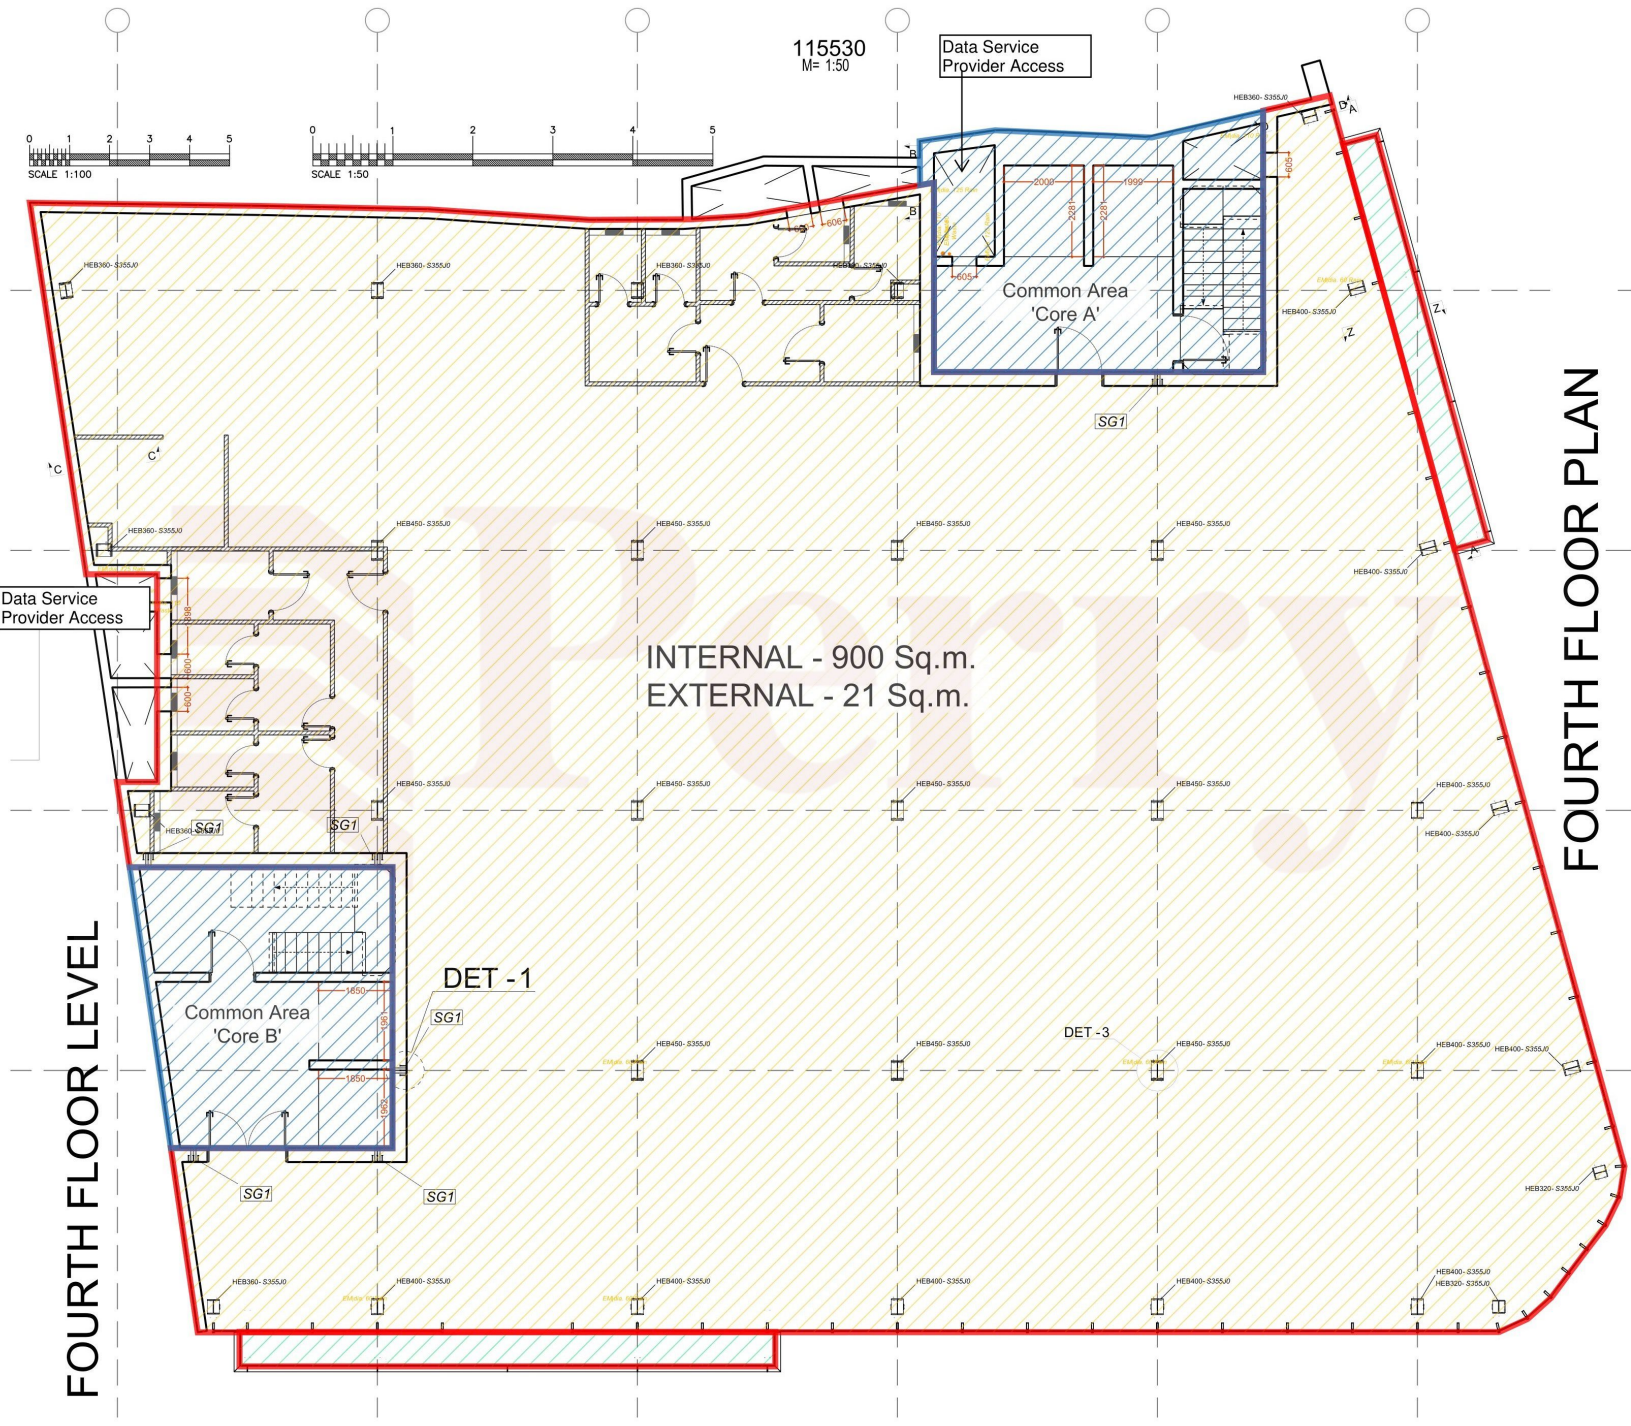

115530
M= 1:30

Data Service
Provider Access

Data Service
Provider Access

INTERNAL - 900 Sq.m.
EXTERNAL - 21 Sq.m.

Common Area
'Core B'

Common Area
'Core A'

DET - 1

DET - 3

FOURTH FLOOR LEVEL

FOURTH FLOOR PLAN