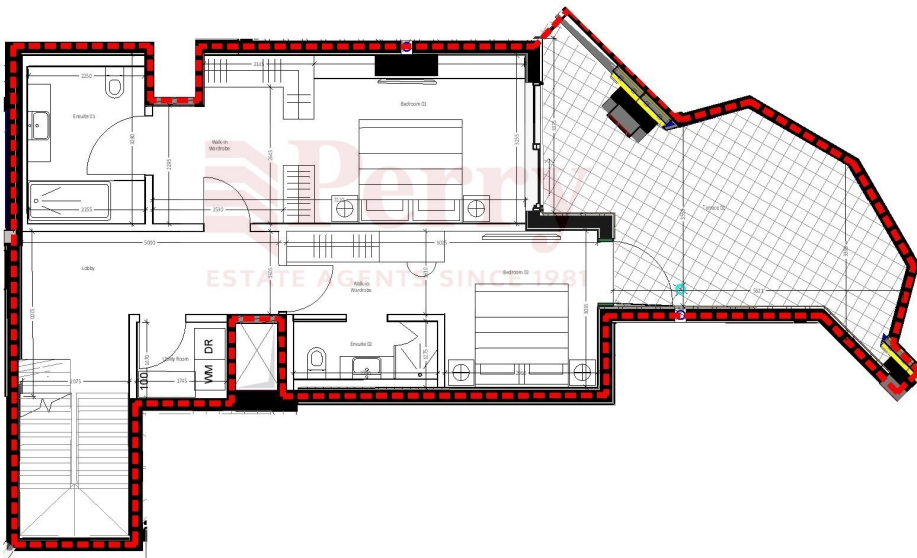

DA700006

General arrangement drawing
Total Gross Floor Area : circa.185m²
Internal GFA : circa.141m²
External GFA : circa.44m²

Not to scale

Processed using the free version of Watermarkly. The paid version does not add this mark.