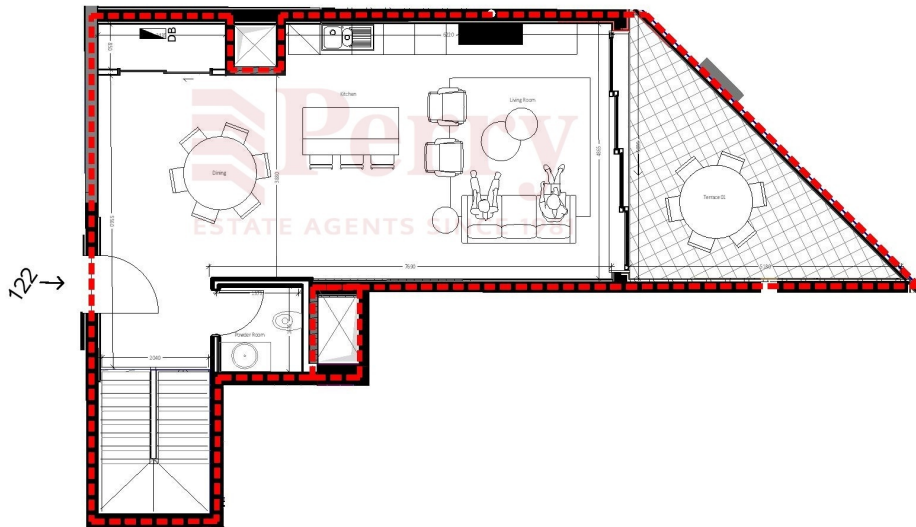

DA700006

General arrangement drawing
Total Gross Floor Area : circa.185m²
Internal GFA : circa.141m²
External GFA : circa.44m²

Not to scale

Processed using the free version of Watermarkly. The paid version does not add this mark.