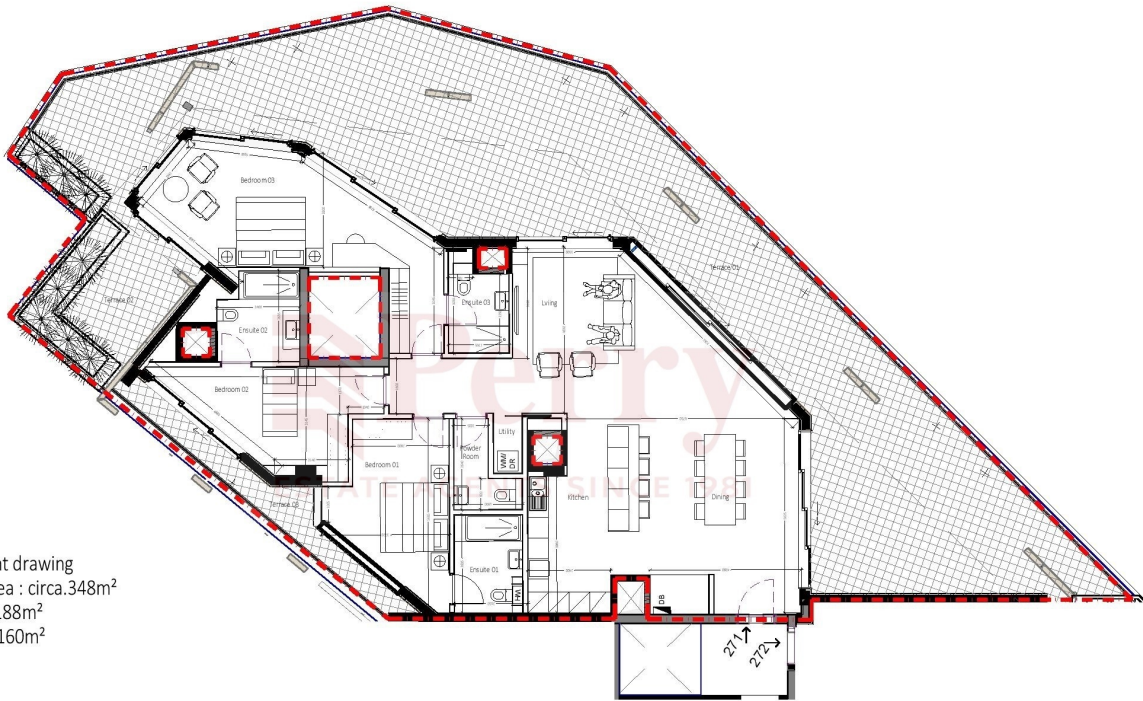

FA700050

General arrangement drawing
Total Gross Floor Area : circa.348m²
Internal GFA : circa.188m²
External GFA : circa.160m²

Not to scale

Processed using the free version of Watermarkly. The paid version does not add this mark.