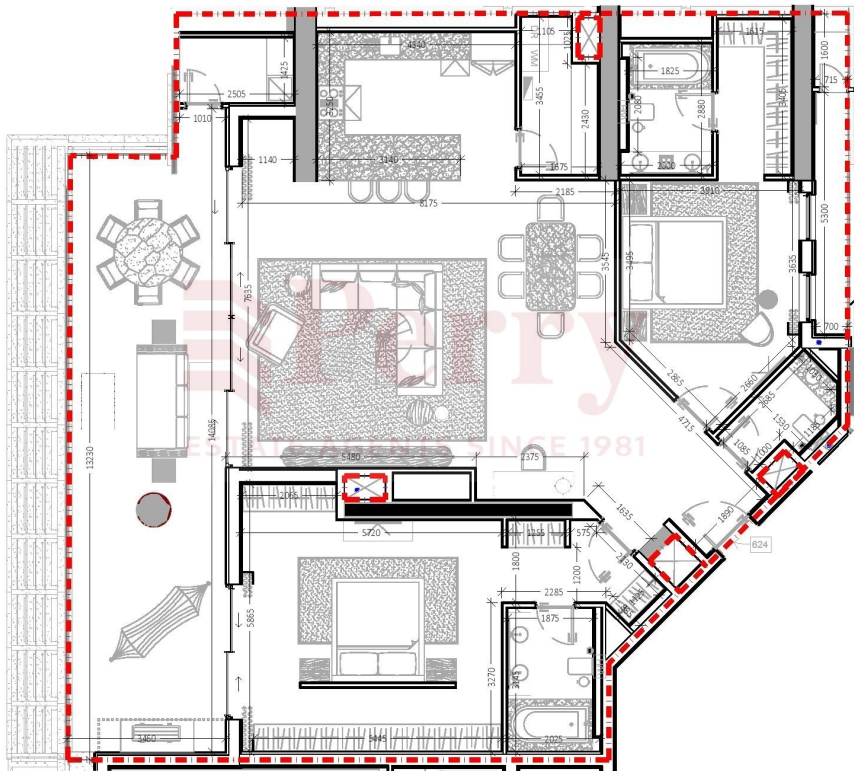

FA700052

BLOCK PLAN

General arrangement drawing
Total Gross Floor Area : circa.245m²
Internal GFA : circa.190m²
External GFA : circa.55m²

Not to scale

Processed using the free version of Watermarkly. The paid version does not add this mark.