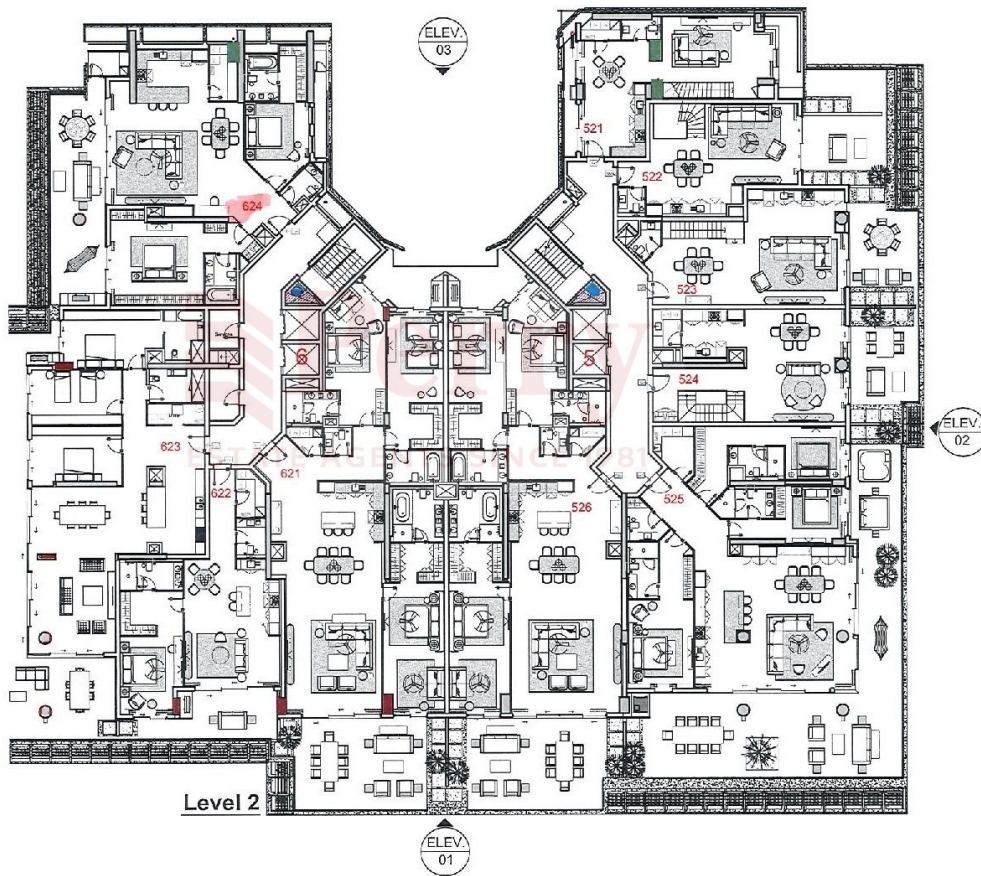

FA700052

BLOCK PLAN

General arrangement drawing
Total Gross Floor Area : circa.245m²
Internal GFA : circa.190m²
External GFA : circa.55m²

Not to scale

Processed using the free version of Watermarkly. The paid version does not add this mark.