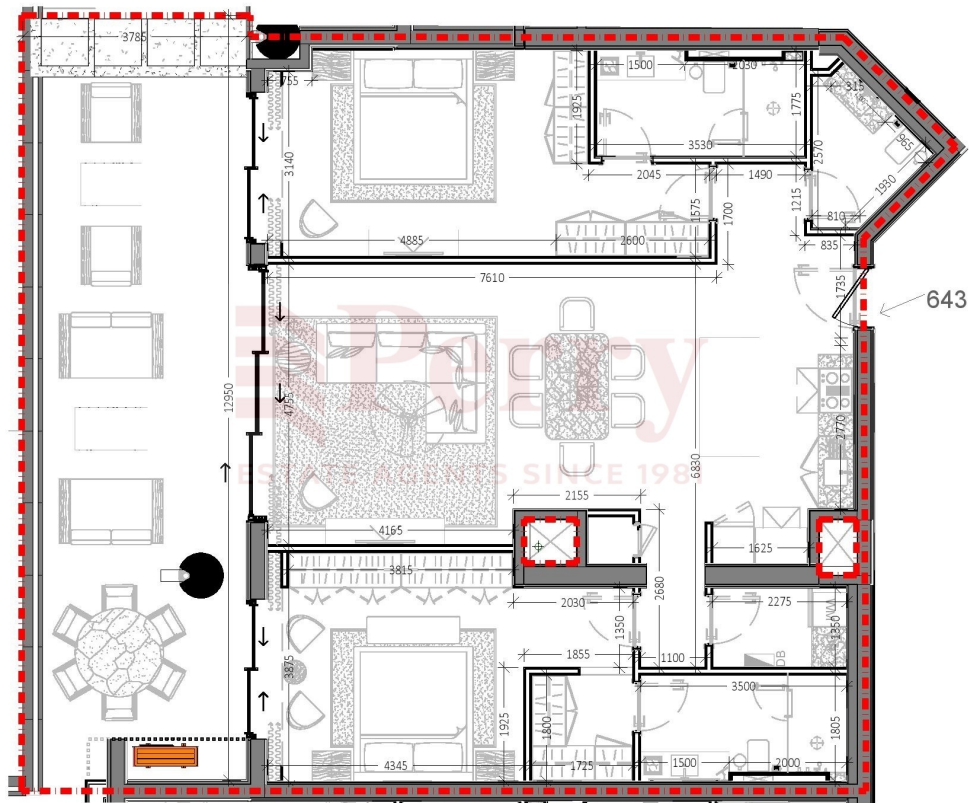

FA700053

General arrangement drawing
Total Gross Floor Area : circa.185m²
Internal GFA : circa.134m²
External GFA : circa.51m²

Not to scale

Processed using the free version of Watermarkly. The paid version does not add this mark.