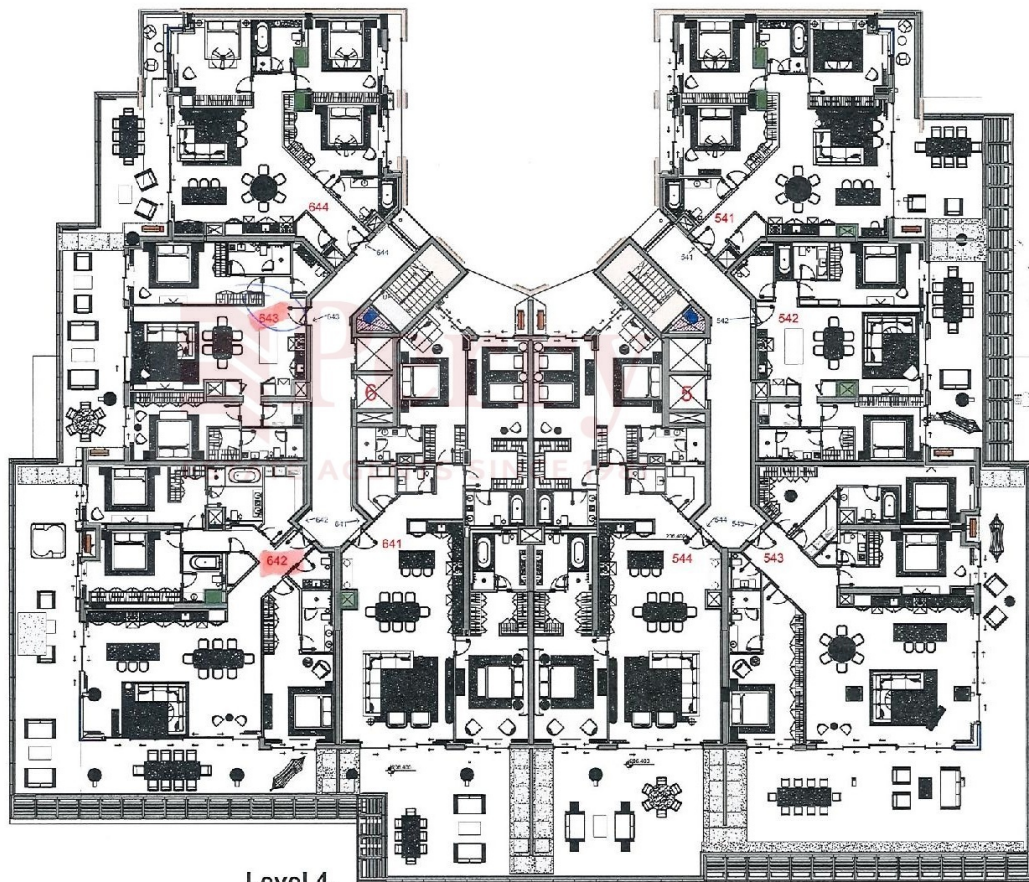

FA700053

General arrangement drawing
Total Gross Floor Area : circa.185m²
Internal GFA : circa.134m²
External GFA : circa.51m²

Not to scale

Processed using the free version of Watermarkly. The paid version does not add this mark.

Level 4

Processed using the free version of Watermarkly. The paid version does not add this mark.