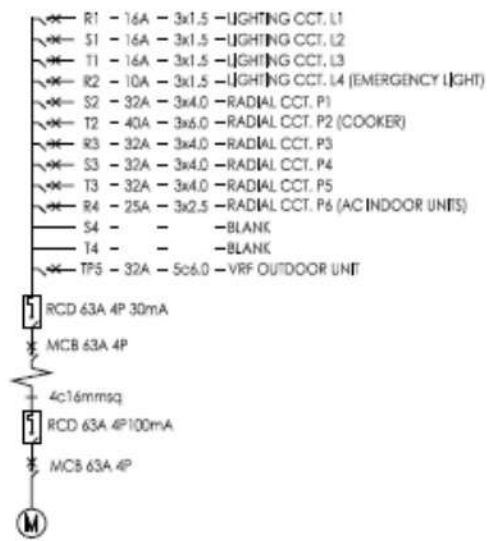

Internal Area 169 sq.m.
 External Area 34 sq.m.
 Total Area 206 sq.m.

DB-E4-702

LEGEND

-  CEILING LIGHTING POINT
-  1 WAY LIGHTING SWITCH
-  2 WAY LIGHTING SWITCH
-  WATER PROOF 1 WAY LIGHTING SWITCH
-  INTERMEDIATE LIGHTING SWITCH
-  WALL LIGHTING POINT
-  DOOR BELL
-  DOOR BELL PUSH BUTTON
-  EMERGENCY LIGHTING

LIGHTING