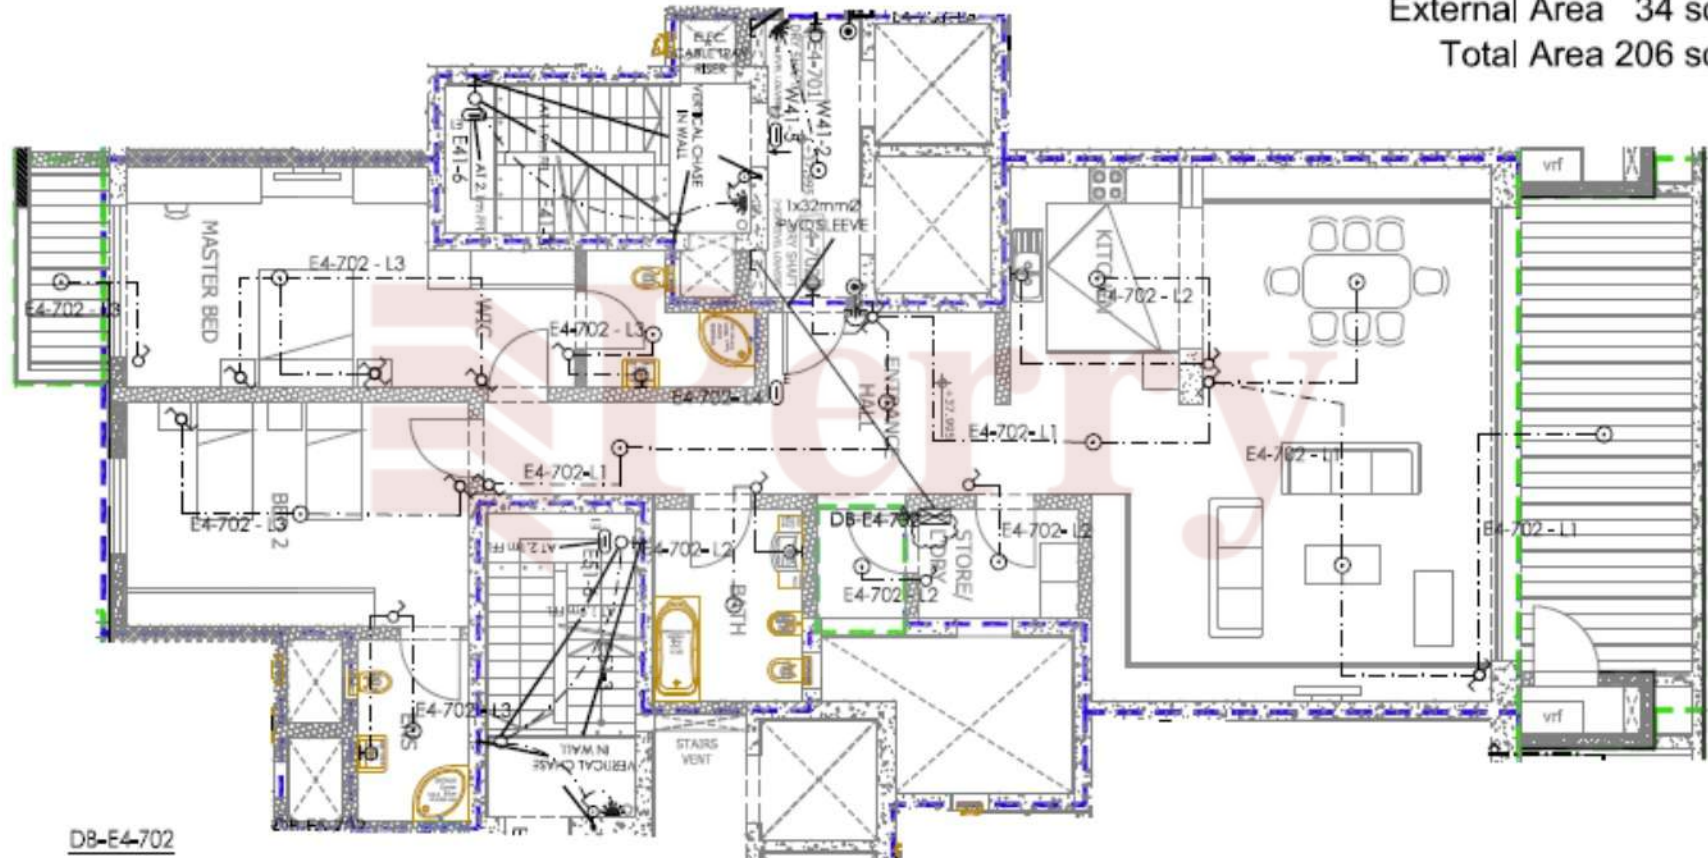

Internal Area 169 sq.m.
 External Area 34 sq.m.
 Total Area 206 sq.m.

DB-E4-702

LEGEND

-  CEILING LIGHTING POINT
-  1 WAY LIGHTING SWITCH
-  2 WAY LIGHTING SWITCH
-  WATER PROOF 1 WAY LIGHTING SWITCH
-  INTERMEDIATE LIGHTING SWITCH
-  WALL LIGHTING POINT
-  DOOR BELL
-  DOOR BELL PUSH BUTTON
-  EMERGENCY LIGHTING

LIGHTING