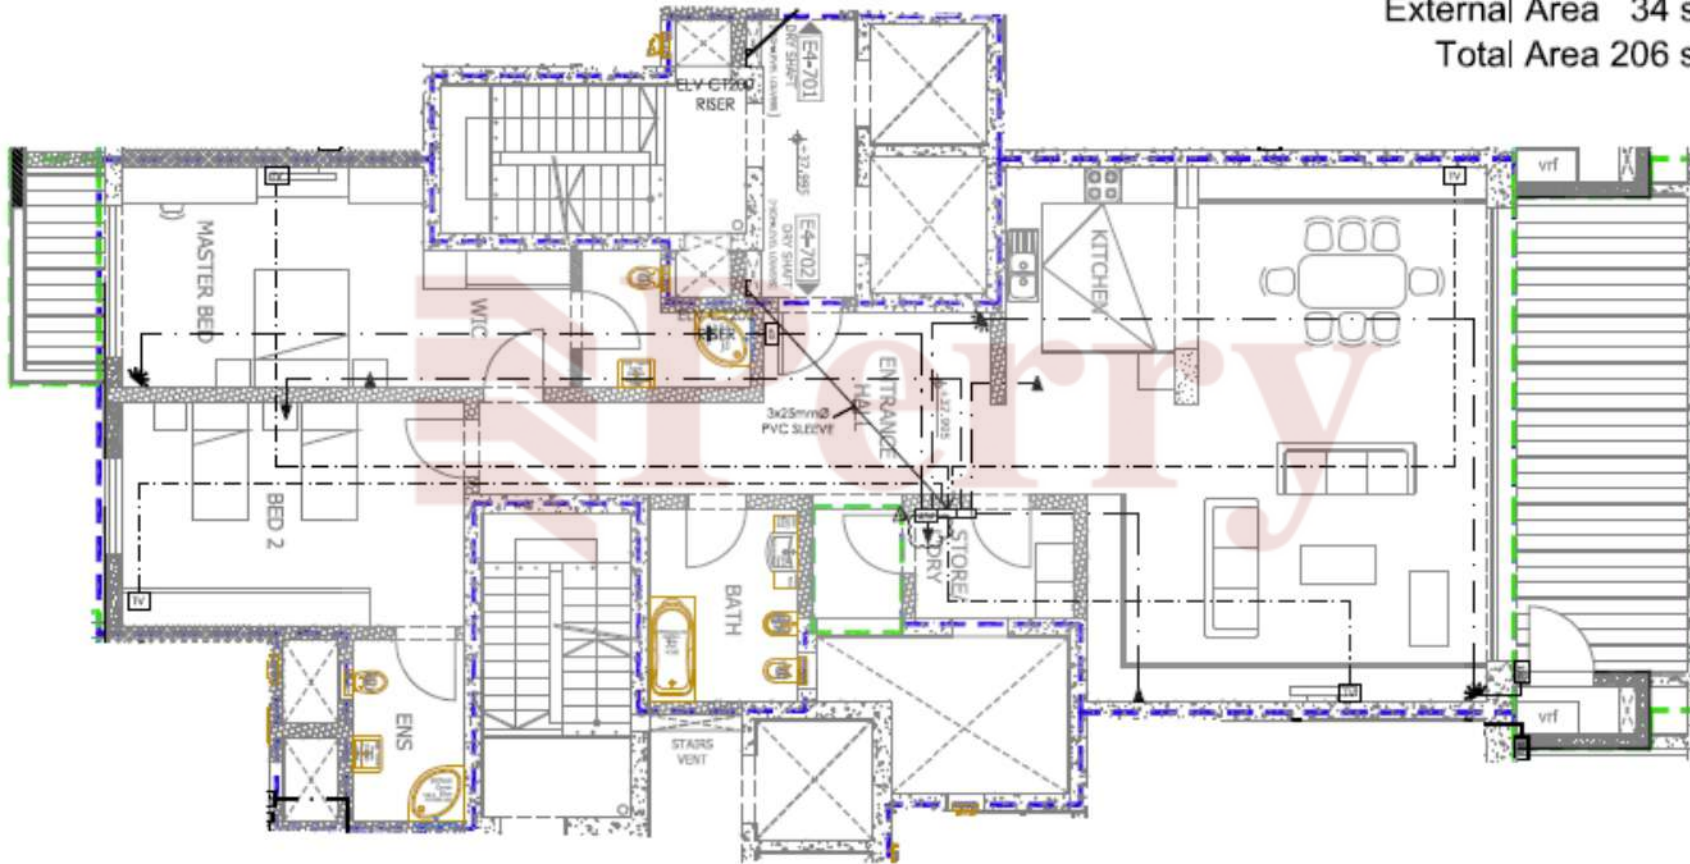

Internal Area 169 sq.m.  
 External Area 34 sq.m.  
 Total Area 206 sq.m.

**LEGEND**

- TV TELEVISION POINT IN 25mmØ PVC CONDUIT
- TELEPHONE/INTERCOM POINT IN 20mmØ PVC CONDUIT
- S SECURITY EXTERNAL SOUNDER
- AP SECURITY ALARM PANEL
- KP KEY PAD
- PIR DETECTOR
- C TELEPHONE/ TELEVISION CONNECTION BOX