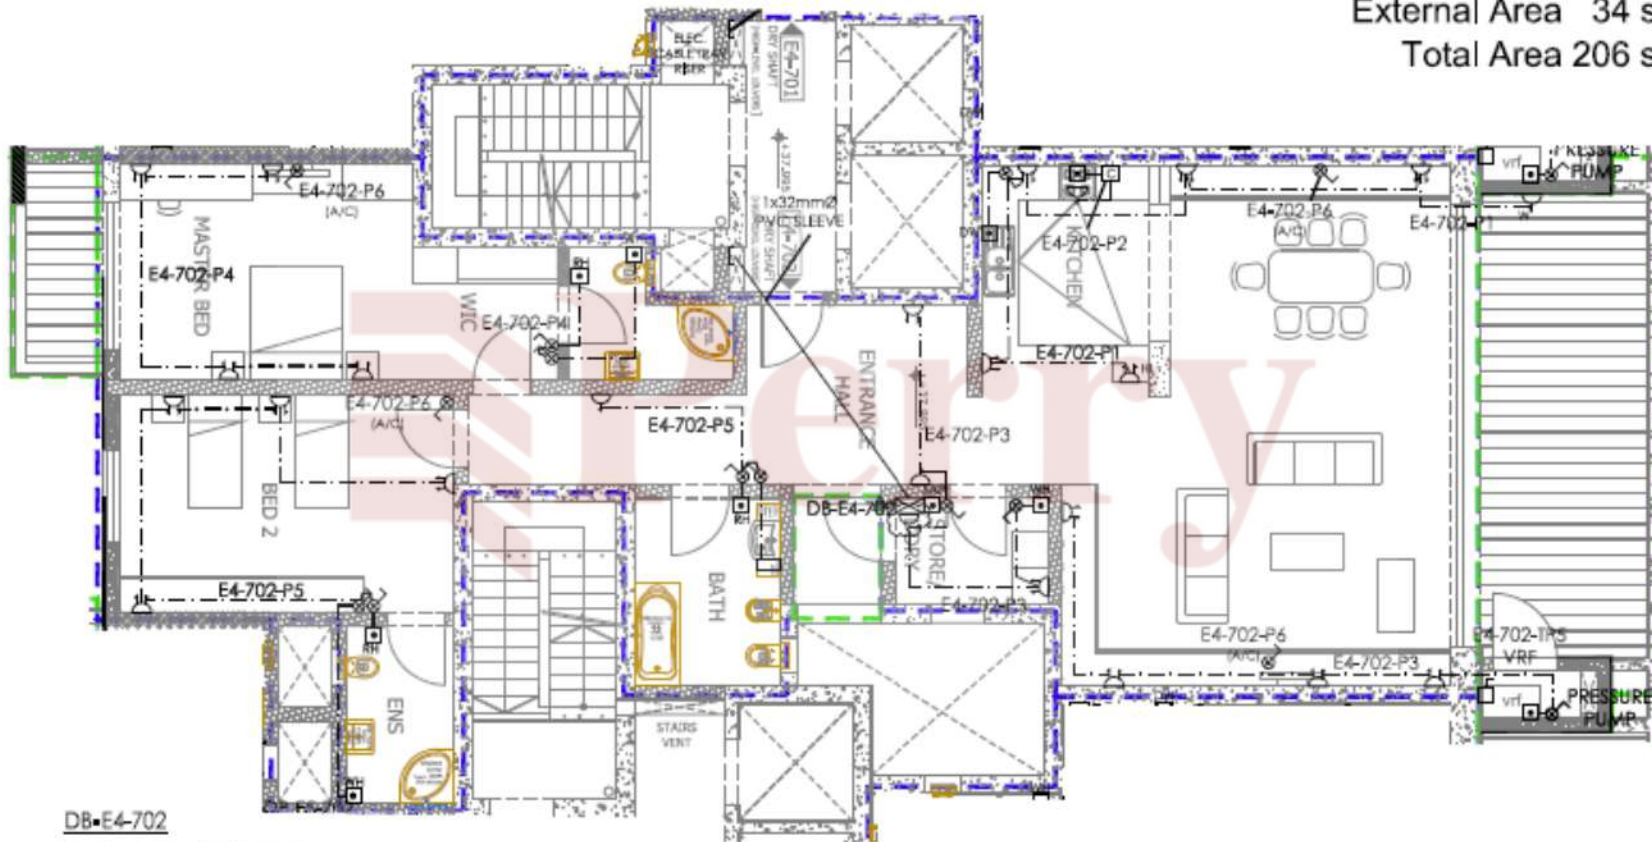

External Area 34 sq.m.
Total Area 206 sq.m.

DB-E4-702

LEGEND

- DOUBLE SOCKET
- DOUBLE POLE SWITCH
- FLEX OUTLET
- WATER PROOF SINGLE SOCKET
- SINGLE SOCKET
- 6" x 3" OUTLET BOX CONTROLLED BY DP SWITCH FOR FUTURE HAIRDRIER / SHAYER UNIT
- COOKER UNIT
- 32A TPN ISOLATOR
- TOWEL RAIL HEATER
- ROOM HEATER
- WATER HEATER

POWER