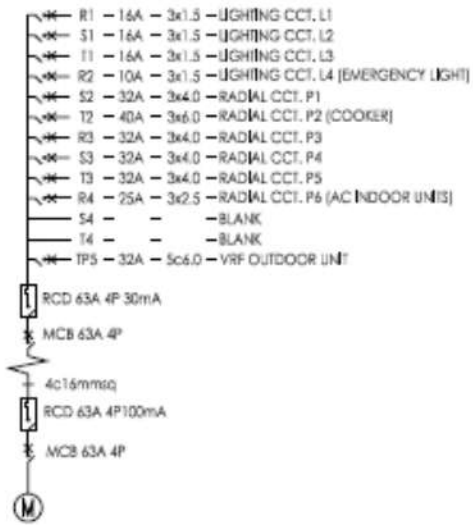

External Area 34 sq.m.
Total Area 206 sq.m.

DB-E4-702

LEGEND

- DOUBLE SOCKET
- DOUBLE POLE SWITCH
- FLEX OUTLET
- WATER PROOF SINGLE SOCKET
- SINGLE SOCKET
- 6" x 3" OUTLET BOX CONTROLLED BY DP SWITCH FOR FUTURE HAIRDRIER / SHAYER UNIT
- COOKER UNIT
- 32A TPN ISOLATOR
- TOWEL RAIL HEATER
- ROOM HEATER
- WATER HEATER

POWER