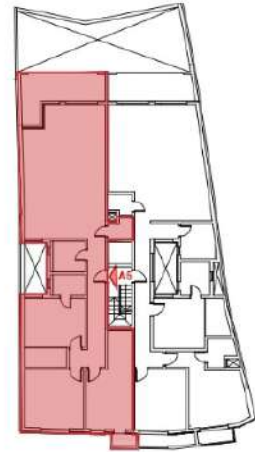

Location Map

LEVEL 2

Electrical Legend

- A/C PREP. POINT
- DOUBLE POLE SWITCH FOR A/C
- INTERNAL LIGHT POINT
- EXTERNAL LIGHT POINT
- CONSUMER UNIT
- COOKER PREP. POINT
- SINGLE SOCKET OUTLET
- DOUBLE SOCKET OUTLET
- DATA POINT
- EXTERNAL SOCKET OUTLET
- WATER TAP
- VIDEO PHONE
- TELEPHONE POINT
- WATER HEATER POINT
- GAS PREP. POINT
- EMERGENCY LIGHT POINT
- ALARM POINT
- 1 WAY SWITCH
- 2 WAY SWITCH

Second Floor Level

Apartment 5

3

2

Scale 1:100