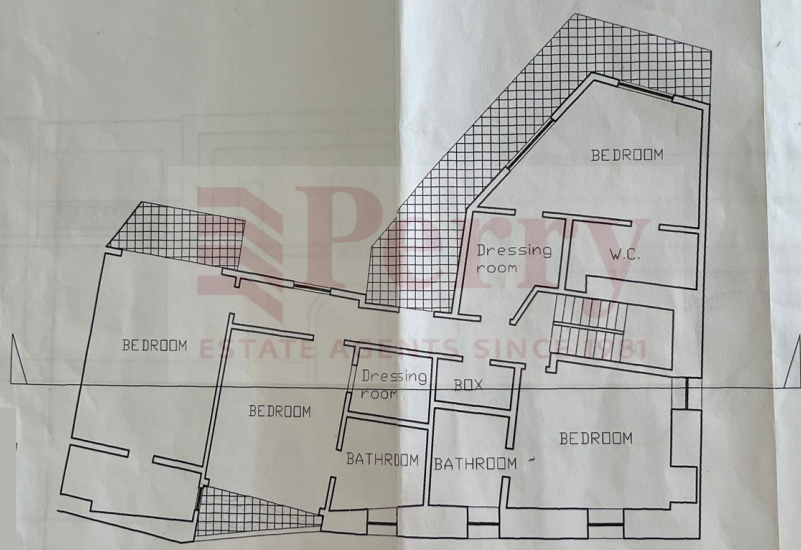

Scale 1:200

-2	0	2	4	6	8	10	12	14	16
A	Nov 06	Include staircase to garden							
Rev.	Date:	Description:							

Processed using the free version of Watermarkly. The paid version does not add this mark.

401

White rendered

Wrought Iron Apertures

Rubble Wall

Timber Door

Timber Door

1	2	3	4	5	6	7	8
Description:							

Processed using the free version of Watermarkly. The paid version does not add this mark.

409

Scale 1:100

-1	0	1	2	3	4	5	6	7	8
A	July 08	Remove timber extension							
Rev.	Date	Description							

Processed using the free version of Watermarkly. The paid version does not add this mark.