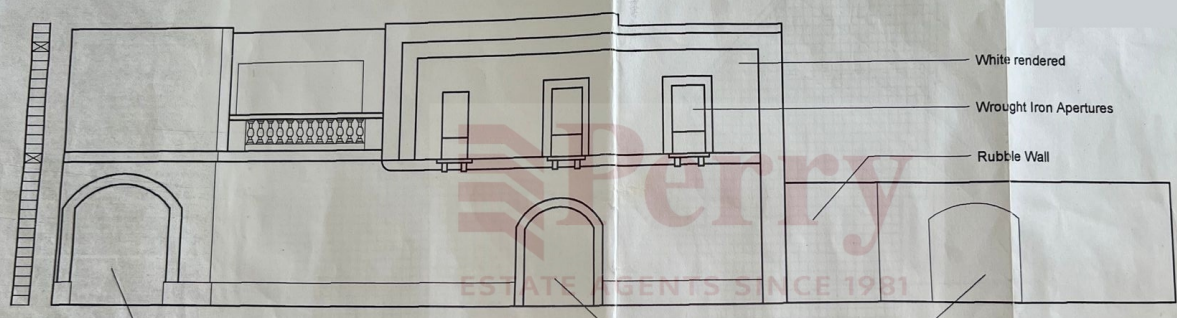

Scale 1:200

-2	0	2	4	6	8	10	12	14	16
A	Nov 06	Include staircase to garden							
Rev.	Date:	Description:							

Processed using the free version of Watermarkly. The paid version does not add this mark.

401

White rendered

Wrought Iron Apertures

Rubble Wall

Timber Door

Timber Door

1	2	3	4	5	6	7	8
Description:							

Processed using the free version of Watermarkly. The paid version does not add this mark.

409

Scale 1:100

-1	0	1	2	3	4	5	6	7	8
A	July 08	Remove timber extension							
Rev.	Date	Description							

Processed using the free version of Watermarkly. The paid version does not add this mark.