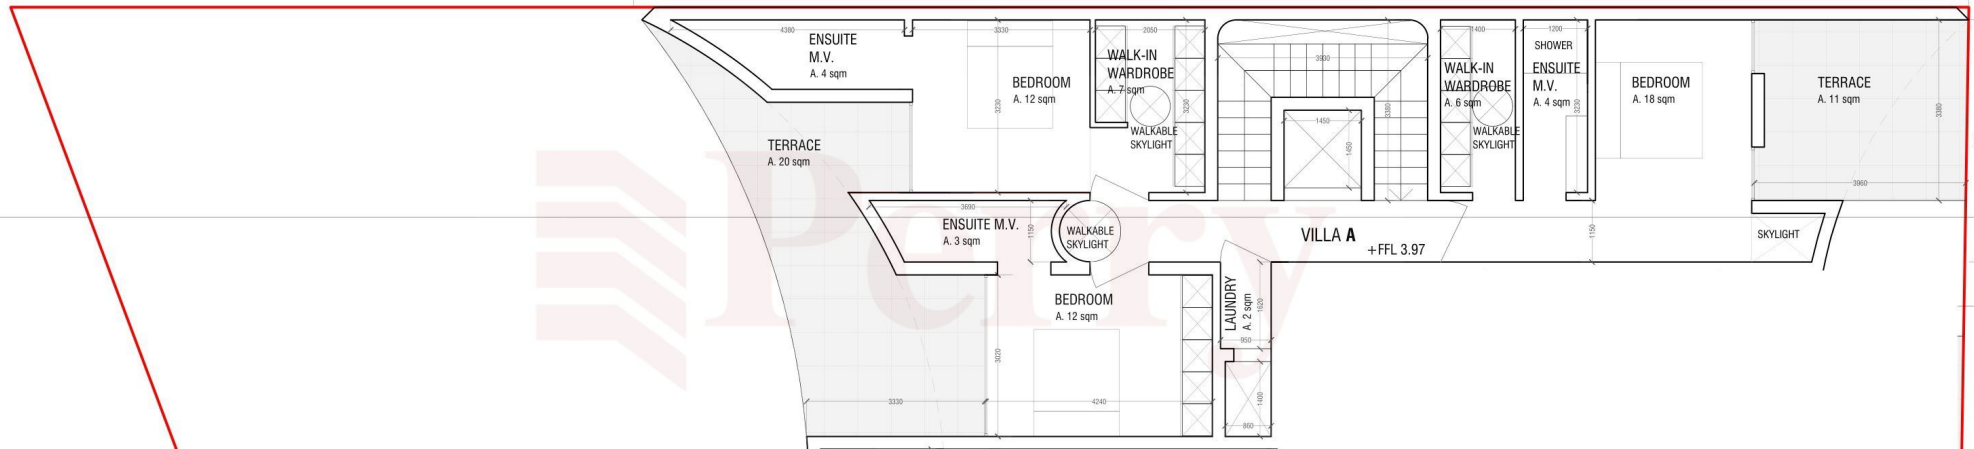

THIRD PARTY PROPERTY

S02

S02

S01

E01