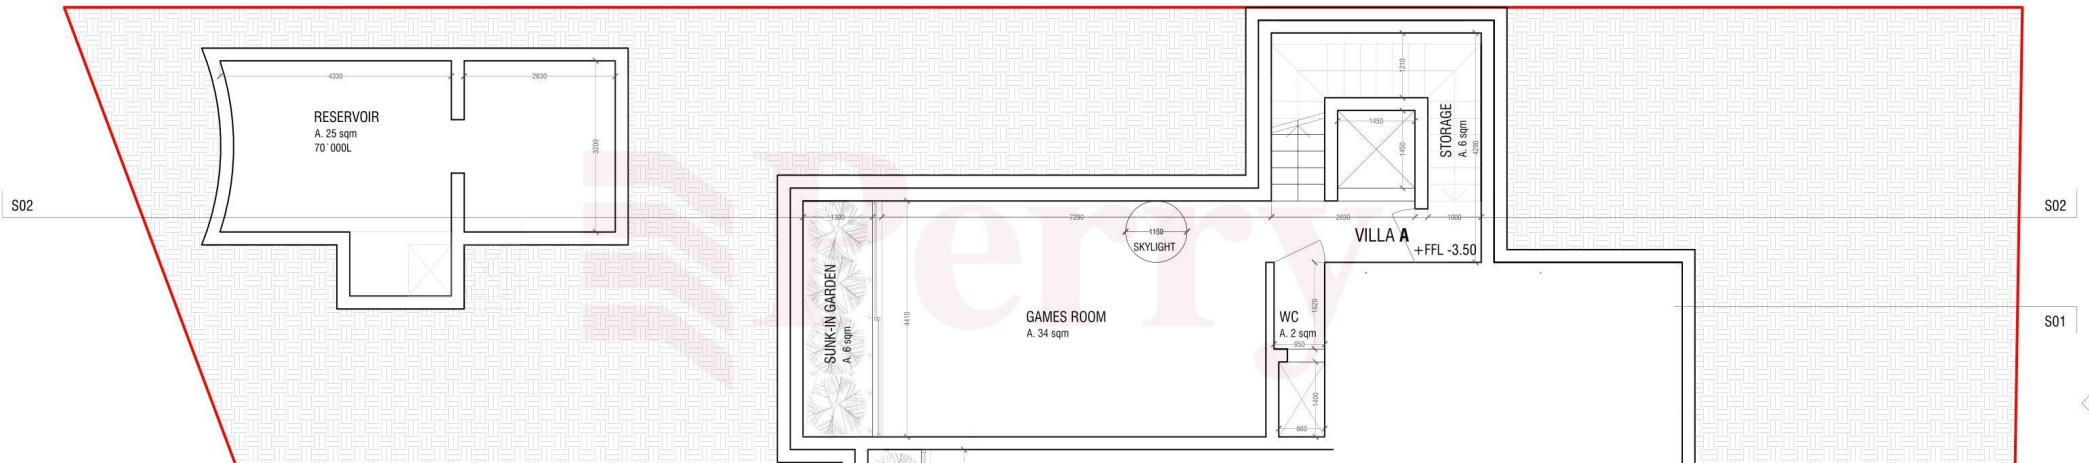

THIRD PARTY PROPERTY

S02

S02

S01

E01