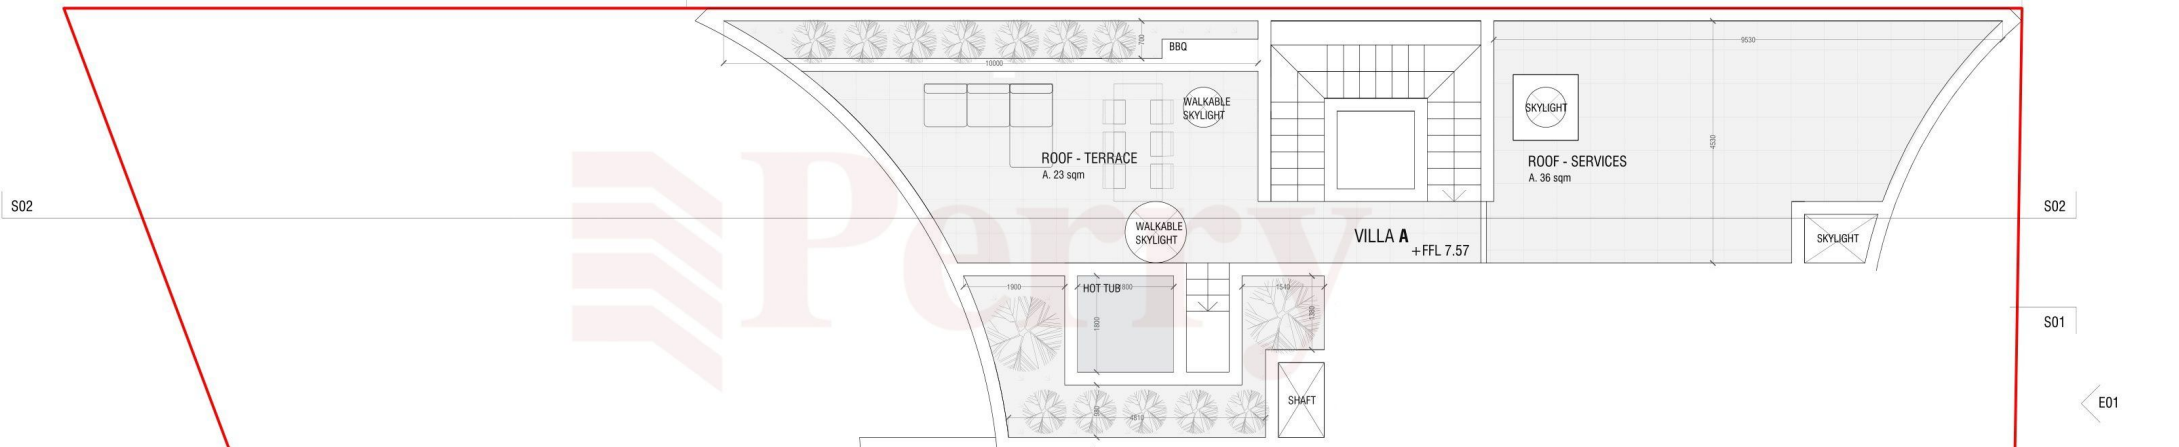

THIRD PARTY PROPERTY

S02

S02

S01

E01