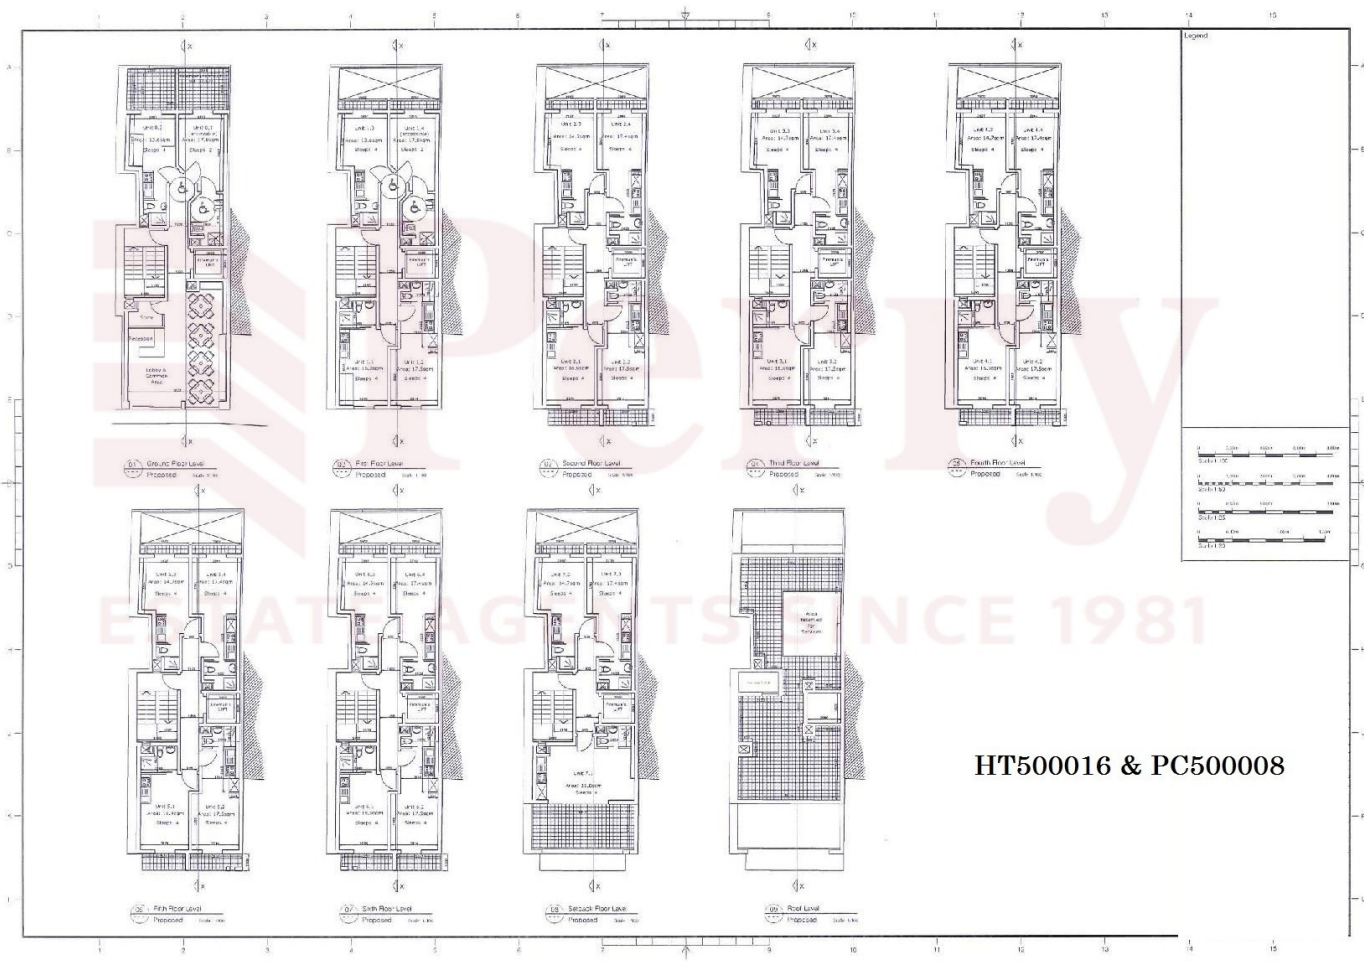

ESTATE AGENTS SINCE 1981

HT500016 AND PC500008

- Legend
- A - White color wall
 - B - Light brown wall
 - C - Dark brown wall
 - D - Glass wall
 - E - Aluminium Glass window
 - F - White vinyl garage door

HT500016 & PC500008