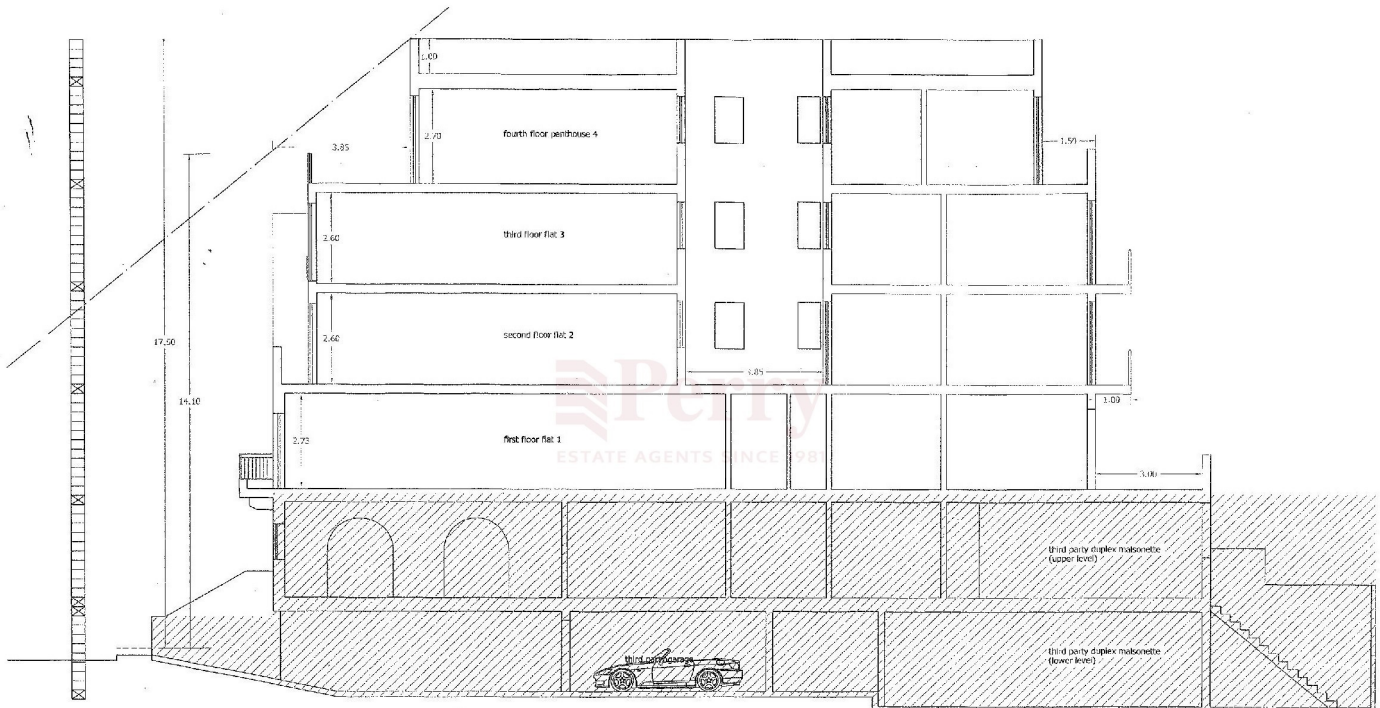

0m 5m 10m 15m  
Scale 1:50

setback floor

masonry fascia

white aluminium

beige render

17.50

14.10

proposed section