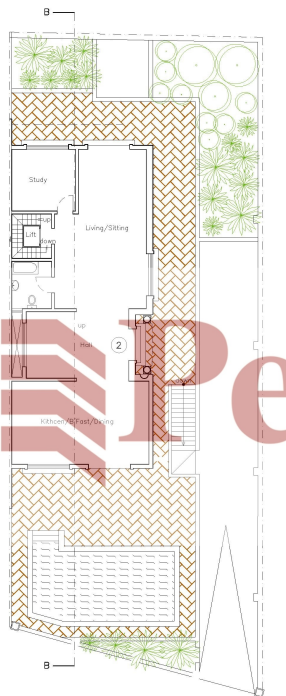

⊖ Ground Floor Level
Scale 1:100