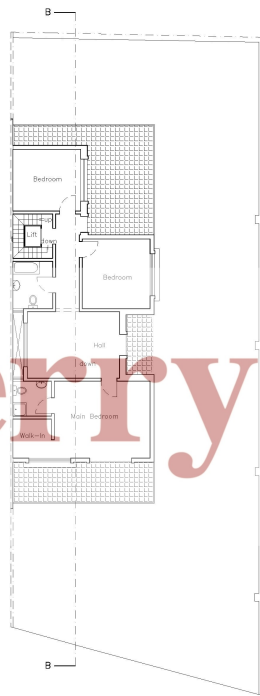

⊖ First Floor Level
Scale 1:100