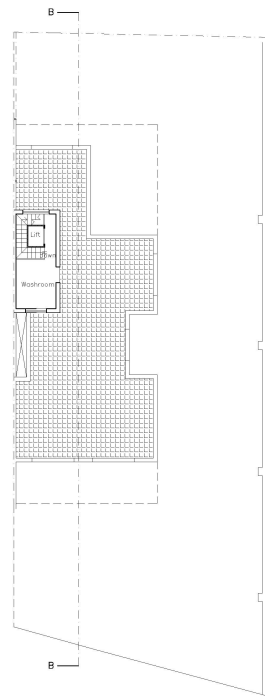

⊖ Roof Level
Scale 1:100

Perry

SV600020